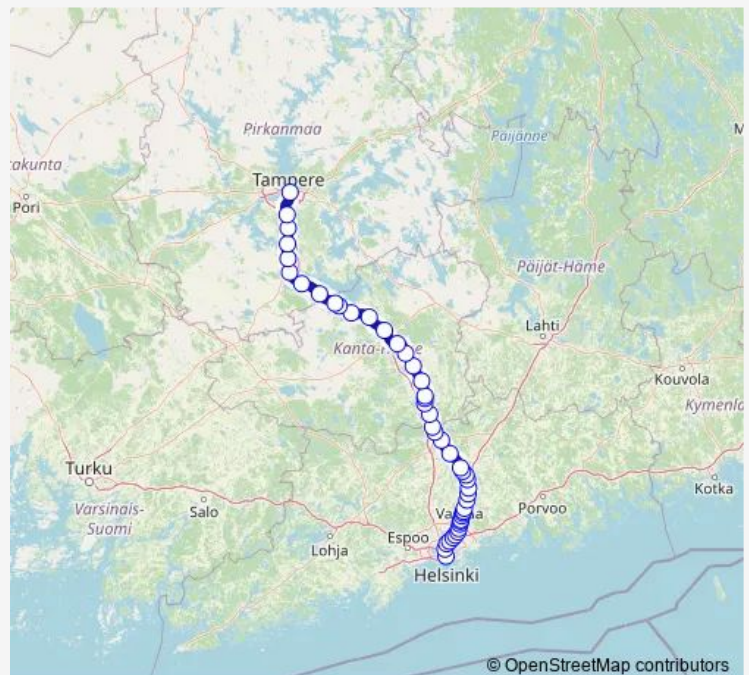

## Long Distance Trains IC 165 Helsinki - Tampere

[Go to website](#)

### Route schedule

Helsinki — Tampere

Monday 08:03

Tuesday —

Wednesday —

Thursday —

Friday —

Saturday 08:03

### Route info

Direction: Helsinki

Stops: 47

Trip Duration: 1 hour 50 min

■ IC 165 — Helsinki - Tampere

Purola

Jokela

Palopuro