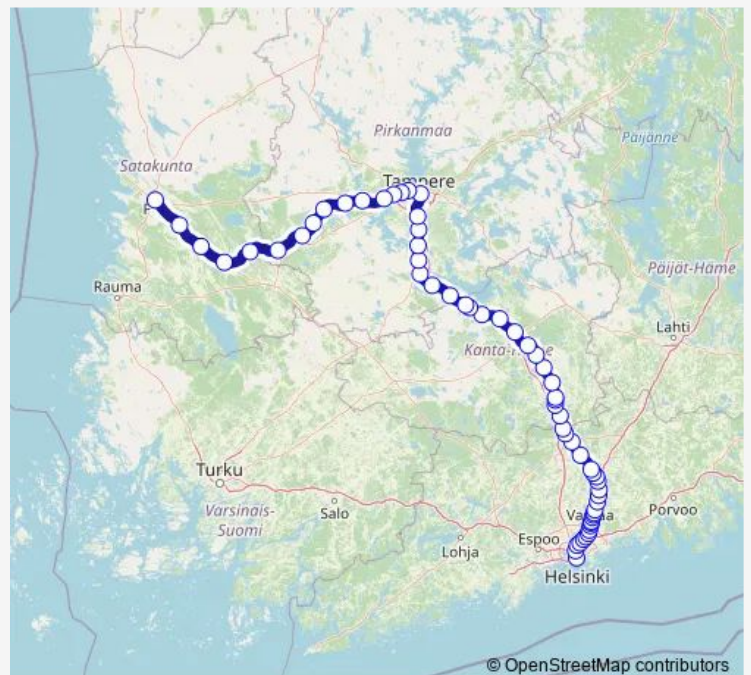

Long Distance Trains IC 165 Helsinki - Pori

[Go to website](#)

Direction

undefined — undefined

0 stops

[Open route schedule](#)

Route schedule

undefined — undefined

Monday 08:03

Tuesday 08:03

Wednesday 08:03

Thursday 08:03

Friday —

Saturday —

Sunday —

Route info

Direction:

Stops: 0

Trip Duration: — min

■ IC 165 — Helsinki - Pori

IC 165 Long Distance Trains time schedules and route maps are available in an offline PDF at busmaps.com. Use the busmaps.com website to see live bus times, train schedule or subway schedule, and step-by-step directions for all public transit in Tampere