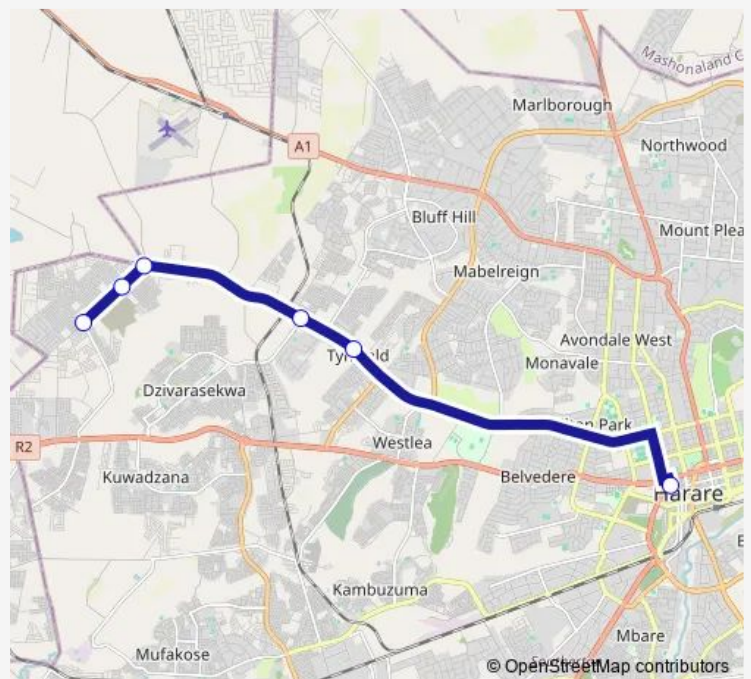

Communal Taxi Service Chinyoi Road and Mbuya Nehanda Hub to Dzivarasekwa ext

[Go to website](#)

Direction

Chinyoi Road and Mbuya Nehanda Hub — Dzivarasekwa Extension

6 stops

[Open route schedule](#)

Chinyoi Road and Mbuya Nehanda Hub

Car Junk Yard

Puma Filling Station

Tumai Kiosk

Nehanda Co-operative

Dzivarasekwa Extension

Route schedule

Chinyoi Road and Mbuya Nehanda Hub — Dzivarasekwa Extension

Monday 12:07

Tuesday 12:07

Wednesday 12:07

Thursday 12:07

Friday 12:07

Saturday 12:07

Sunday 12:07

Route info

Direction: Chinyoi Road and Mbuya Nehanda Hub

Stops: 6

Trip Duration: 0 hour 26 min

Chinyoi Road and Mbuya Nehanda Hub to Dzivarasekwa ext

Communal Taxi Service time schedules and route maps are available in an offline PDF at busmaps.com. Use the busmaps.com website to see live bus times, train schedule or subway schedule, and step-by-step directions for all public transit in Harare