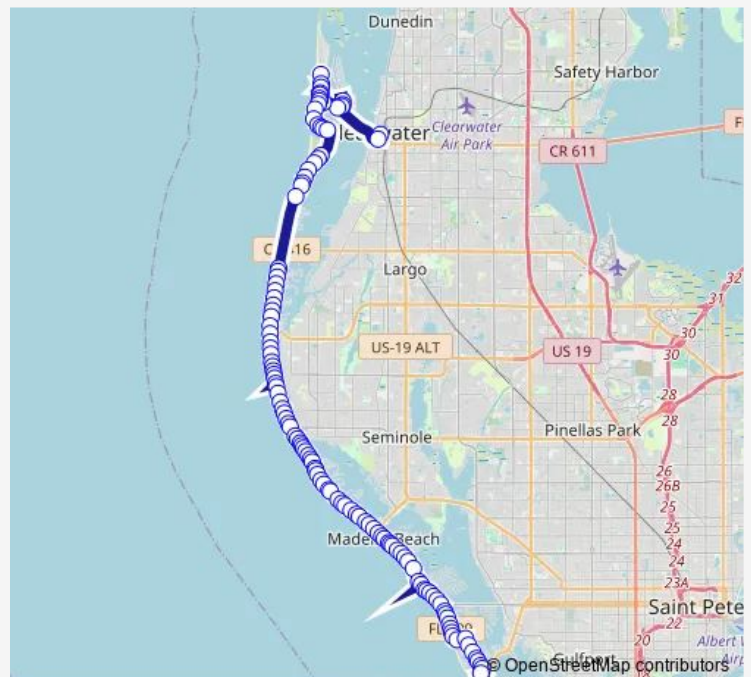

Bus SCBT Suncoast Beach Trolley

[Go to website](#)

Direction
 Park ST Terminal - Platform - B — 75th AVE & Gulf Blvd
 123 stops
[Open route schedule](#)

- Park ST Terminal - Platform - B
- Fort Harrison AVE S + Court St
- Island WAY + 49
- Island Estates Plaza
- Island WAY + Windward Psge
- Island WAY + Memorial Causeway
- Memorial Causeway Blvd + Island Way
- Clearwater Beach Transit Center North
- Mandalay AVE + 201
- Mandalay AVE + Papaya St
- Mandalay AVE + SAN Marco St
- Mandalay AVE + Baymont St
- Mandalay AVE + BAY Esplande
- Mandalay AVE + Acacia St
- Mandalay AVE + BAY Esplande So
- Mandalay AVE + Rockaway St
- Mandalay AVE + Baymont St
- Mandalay AVE + SAN Marco St
- Mandalay AVE + Papaya St
- Mandalay AVE + Causeway Traffic Circle
- Gulfview Blvd + Pier 60

Route schedule

Park ST Terminal - Platform - B — 75th AVE & Gulf Blvd

Monday	05:15-22:15
Tuesday	05:15-00:45 ⁺¹
Wednesday	05:15-22:15
Thursday	05:15-22:15
Friday	05:15-23:45
Saturday	05:15-23:45
Sunday	05:15-22:15

Route info

Direction: Park ST Terminal - Platform - B
 Stops: 123
 Trip Duration: 1 hour 2 min

SCBT — Suncoast Beach Trolley

Gulfview Blvd + 1 St

Gulfview Blvd + 5 ST Beachwalk

Gulfview Blvd S + Bayway Blvd

Gulf Blvd + 58th Ave

Gulf Blvd + Marina DEL REY Ct

Gulf Blvd + Sand KEY Estates Dr

Gulf Blvd + 26th Ave

Gulf Blvd + 26th Ave

Gulf Blvd + 24th Ave

Gulf Blvd + 22nd Ave

Gulf Blvd + 17th Ave