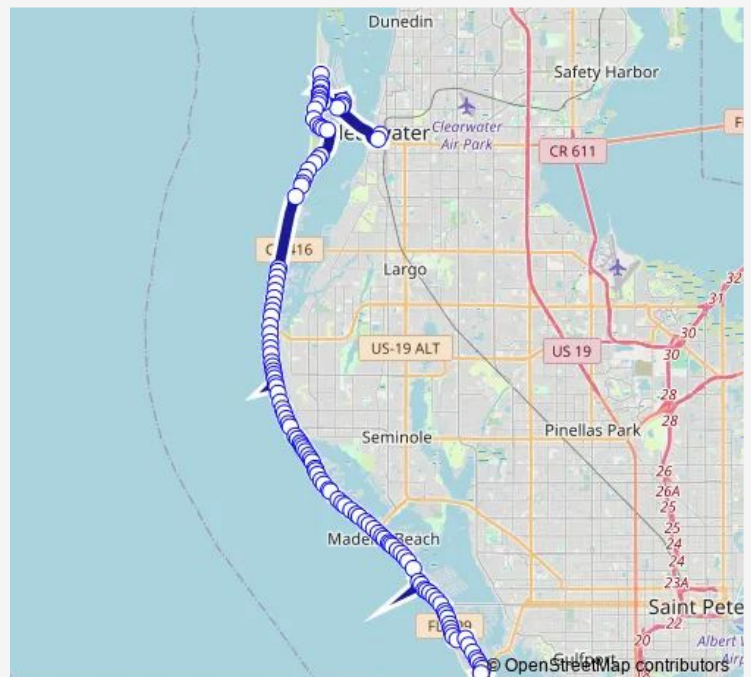

Bus Scbt Suncoast Beach Trolley

[Go to website](#)

Direction
 Park ST Terminal - Platform - B — 75th AVE & Gulf Blvd
 123 stops
[Open route schedule](#)

- Park ST Terminal - Platform - B
- Fort Harrison AVE S + Court St
- Island WAY + 49
- Island Estates Plaza
- Island WAY + Windward Psge
- Island WAY + Memorial Causeway
- Memorial Causeway Blvd + Island Way
- Clearwater Beach Transit Center North
- Mandalay AVE + 201
- Mandalay AVE + Papaya St
- Mandalay AVE + SAN Marco St
- Mandalay AVE + Baymont St
- Mandalay AVE + BAY Esplande
- Mandalay AVE + Acacia St
- Mandalay AVE + BAY Esplande So
- Mandalay AVE + Rockaway St
- Mandalay AVE + Baymont St
- Mandalay AVE + SAN Marco St
- Mandalay AVE + Papaya St
- Mandalay AVE + Causeway Traffic Circle
- Gulfview Blvd + Pier 60

Route schedule

Park ST Terminal - Platform - B — 75th AVE & Gulf Blvd

Monday	05:15-22:15
Tuesday	05:15-22:15
Wednesday	05:15-22:15
Thursday	05:15-22:15
Friday	05:15-23:45
Saturday	05:15-23:45
Sunday	05:15-22:15

Route info

Direction: Park ST Terminal - Platform - B
 Stops: 123
 Trip Duration: 1 hour 5 min

Scbt — Suncoast Beach Trolley

Gulfview Blvd + 1 St

Gulfview Blvd + 5 ST Beachwalk

Gulfview Blvd S + Bayway Blvd