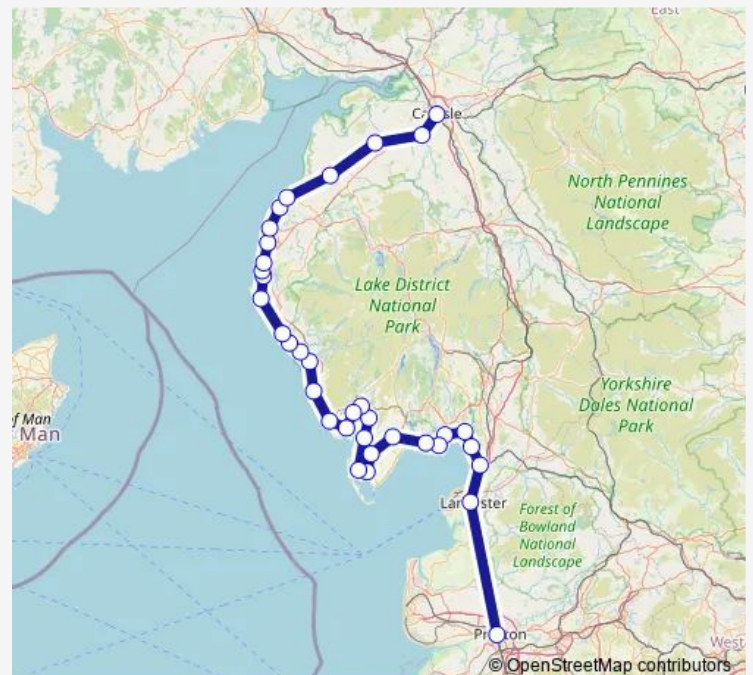

Thursday 15:32

Friday 15:32

Saturday 15:32

Sunday —

Route info

Direction: Preston

Stops: 35

Trip Duration: 4 hour 11 min