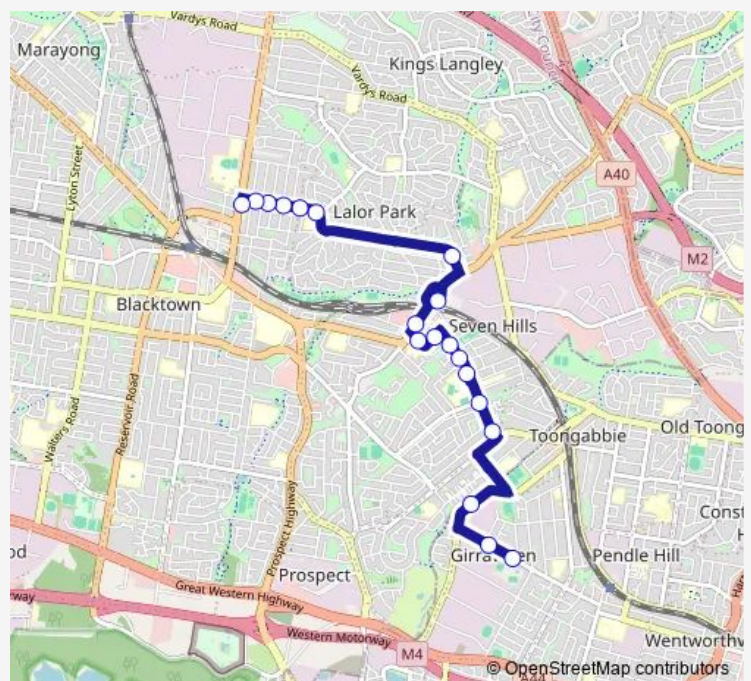

School Bus 8510 Girraween HS to Sackville T-Way via Seven Hills

[Go to website](#)

Direction

Girraween High School, Gilba Rd — Sackville T-Way

19 stops

[Open route schedule](#)

- Girraween High School, Gilba Rd
- Gilba Rd Opp Palm St
- 125 Toongabbie Rd
- Best Rd After Cornelia Rd
- Best Rd Before Mackenzie Bvd
- The Hills Sports High School
- Best Rd Opp Eighth Av
- Seven Hills Rsl, Best Rd
- George St After Clancy Lane
- Olive St Before Prospect Hwy
- Seven Hills Plaza, Prospect Hwy
- Seven Hills Station, Stand A
- Seven Hill Public School, Lucas Rd
- Seven Hills West Public School, Sackville St
- Sackville St Before Stephen St
- Sackville St At Mort St
- Blacktown Baptist Church, Sackville St
- Sackville St Opp Bill Swift Reserve
- Sackville T-Way

Route schedule

Girraween High School, Gilba Rd — Sackville T-Way

Monday	15:25
Tuesday	15:25
Wednesday	15:25
Thursday	15:25
Friday	15:25
Saturday	—
Sunday	—

Route info

Direction: Girraween High School, Gilba Rd

Stops: 19

Trip Duration: 0 hour 24 min

8510 — Girraween HS to Sackville T-Way via Seven Hills

8510 School Bus time schedules and route maps are available in an offline PDF at busmaps.com. Use the busmaps.com website to see live bus times, train schedule or subway schedule, and step-by-step directions for all public transit in Parramatta

The schedule is provided in the local timezone. Times with "(+1)" indicate departures on the next day.

PDF file created on 2025-01-16

2024 BusMaps.com - All Rights Reserved