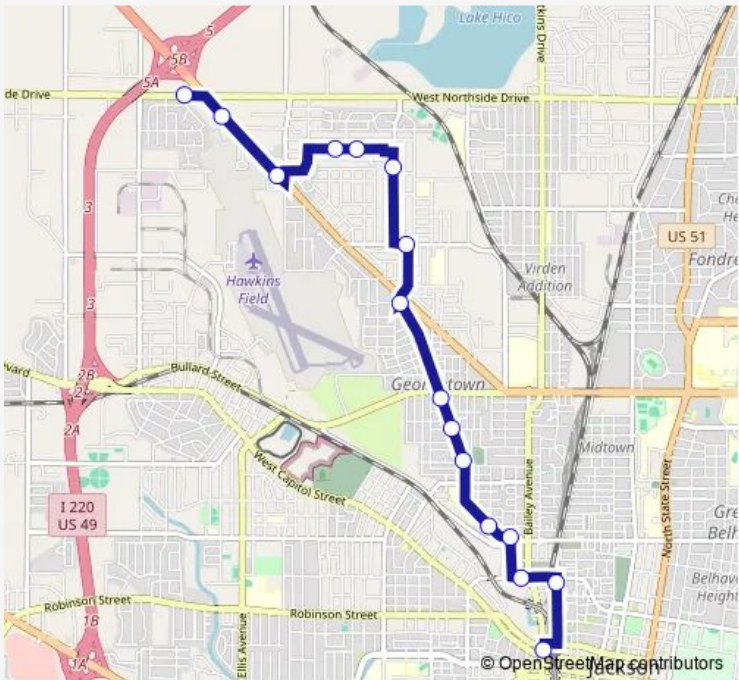

Bus 8 MLK & Medgar Evers Blvd

[Go to website](#)

Direction
 Union Station — Northside @ Hinds Comp Health
 23 stops
[Open route schedule](#)

- Union Station
- Parlmyra St & Cohea St
- Palmyra St & MLK Dr
- MLK & Oak St.
- MLK & Page
- MLK & Spring
- MLK & Woodrow
- MLK Dr. / Oak Park Dr.
- MLK @ Medgar Evers
- Albermarle Rd. @ Albermarle Apartments
- Albermarle & Jackson Library
- Albermarle & Brinkley School
- Ridgeway & Main St.
- Ohio & Wabash
- 172 Utah St.
- Utah & Overbrook
- Utah & House
- Utah & O'Bannon Rd.
- O'Bannon Rd. & Queensroad Ave.
- Queensroad Ave. & O'Bannon
- Queensroad Ave. & Sunset

Route schedule
 Union Station — Northside @ Hinds Comp Health

Monday	07:15-18:15
Tuesday	07:15-18:15
Wednesday	07:15-18:15
Thursday	07:15-18:15
Friday	07:15-18:15
Saturday	—
Sunday	—

Route info
 Direction: Union Station
 Stops: 23
 Trip Duration: 0 hour 26 min

8 — MLK & Medgar Evers Blvd BusMaps

Northside & Food Depot

Northside @ Hinds Comp Health

Direction

Union Station — Medgar Evers & Human Services

23 stops

[Open route schedule](#)

Union Station

MLK & Grandberry

MLK & Carver

MLK & Oak St

MLK & Palmyra St

Monument St. & Mlk

Mill & Monument

Union Station

Route schedule