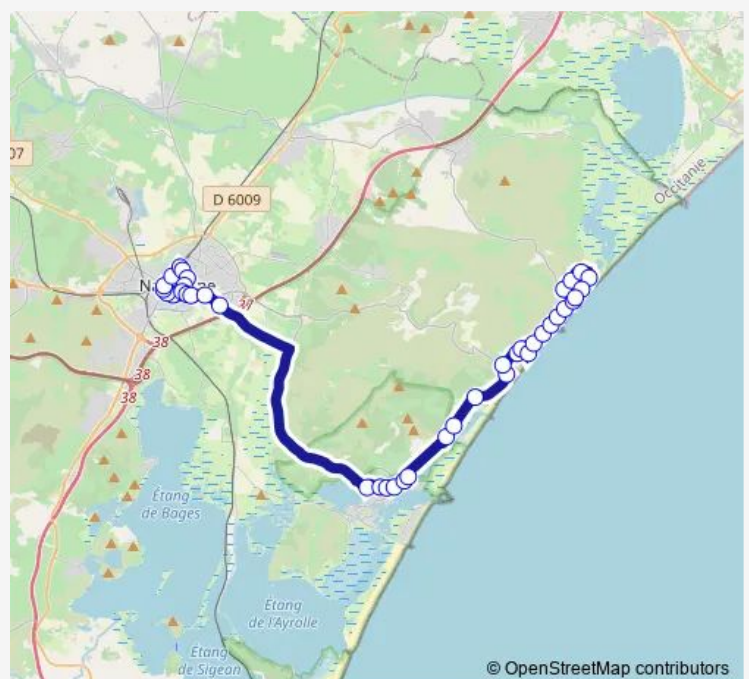

Wednesday 06:58-18:20

Thursday 06:58-18:20

Friday 06:58-18:20

Saturday 06:58-17:20

Sunday —

Route info

Direction: Gruissan Ilot 9

Stops: 14

Trip Duration: 0 hour 45 min

Direction

Narbonne Ferroul — ST Pierre LA MER Acacias

41 stops

[Open route schedule](#)

Narbonne Ferroul

Narbonne Lacroix

Narbonne Hopital