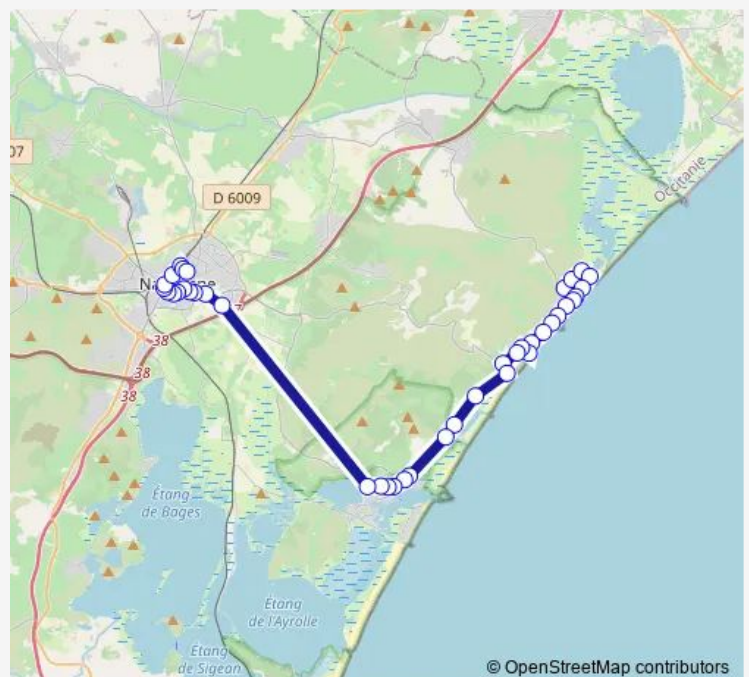

### Route schedule

ST Pierre LA MER Romarins — Narbonne Europe

Monday 06:43-18:06

Tuesday 06:43-18:06

Wednesday 06:43-18:06

Thursday 06:43-18:06

Friday 06:43-18:06

Saturday 06:43-17:08

### Route info

Direction: ST Pierre LA MER Romarins

Stops: 39

Trip Duration: 1 hour 4 min

© OpenStreetMap contributors

Gruissan Route DES Plages

Gruissan Noctambules

Gruissan Clos DES Palombes