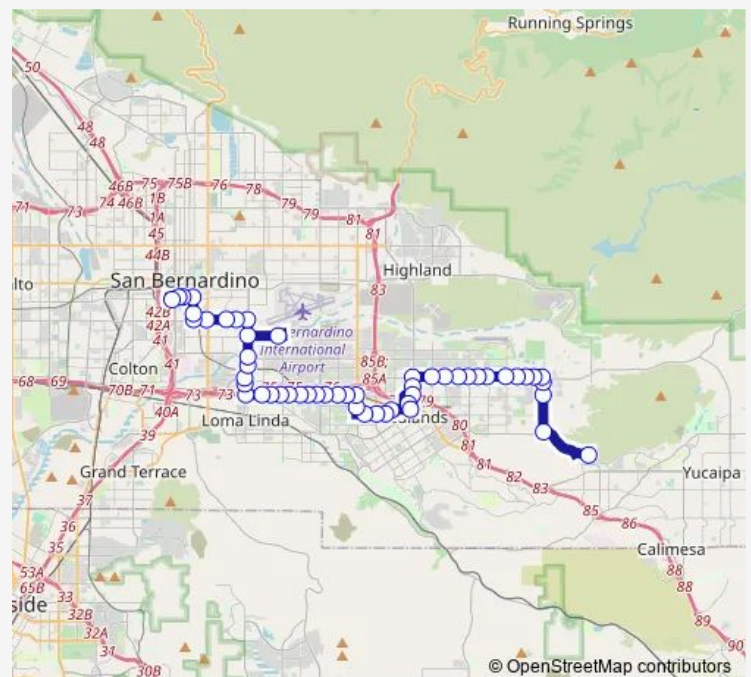

**Direction**

San Bernardino Transit Center — Crafton Hills College Eb Fs

58 stops

[Open route schedule](#)

San Bernardino Transit Center

Rialto @ D Eb Ns

Rialto @ Arrowhead Eb Ns

Rialto @ Sierra Way Eb Ns

Redlands @ Mountain View Eb Ns

Route schedule

San Bernardino Transit Center — Crafton Hills College Eb Fs

Monday 05:00-21:22

Tuesday 05:00-21:22

Wednesday 05:00-21:22

Thursday 05:00-21:22

Friday 05:00-21:22

Saturday 07:23-18:23

Sunday 07:26-17:22

Route info

Direction: San Bernardino Transit Center

Stops: 58

Trip Duration: 1 hour 9 min

8 — SAN Bдно-Mentone-Crafton College

Redlands @ Mountain View Eb Fs

Redlands @ Bryn Mawr Eb Ns

Redlands @ Rhonda Eb Ns

Redlands @ Taft Eb Ns

Redlands @ New Jersey Eb Fs

Redlands @ Nevada Eb Ns

Redlands @ Iowa Eb Ns

Redlands @ Alabama Eb Mid

Alabama @ Storage Dr Sb Ns