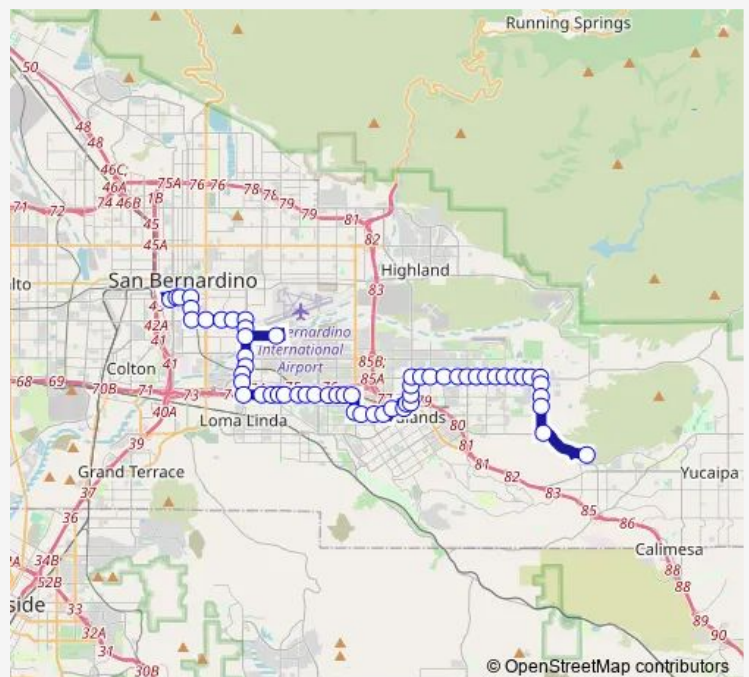

Redlands Station Depot

State @ Center Sb Fs

State @ New York Wb Ns

Route schedule

Crafton Hills College Eb Fs — San Bernardino Transit Center

Monday 16:51-17:41

Tuesday 16:51-17:41

Wednesday 16:51-17:41

Thursday 16:51-17:41

Friday 16:51-17:41

Saturday —

Sunday —

Route info

Direction: Crafton Hills College Eb Fs

Stops: 52

Trip Duration: 1 hour 12 min

Mill @ Lena Wb Ns

Mill @ Waterman Wb Fs

Mill @ Sierra Way Wb Ns

Sierra Way @ Mills Nb Mid Blk

Rialto @ Sierra Way Wb Fs

Rialto @ Arrowhead Wb Fs

Rialto @ Dst Wb Fs

San Bernardino Transit Center