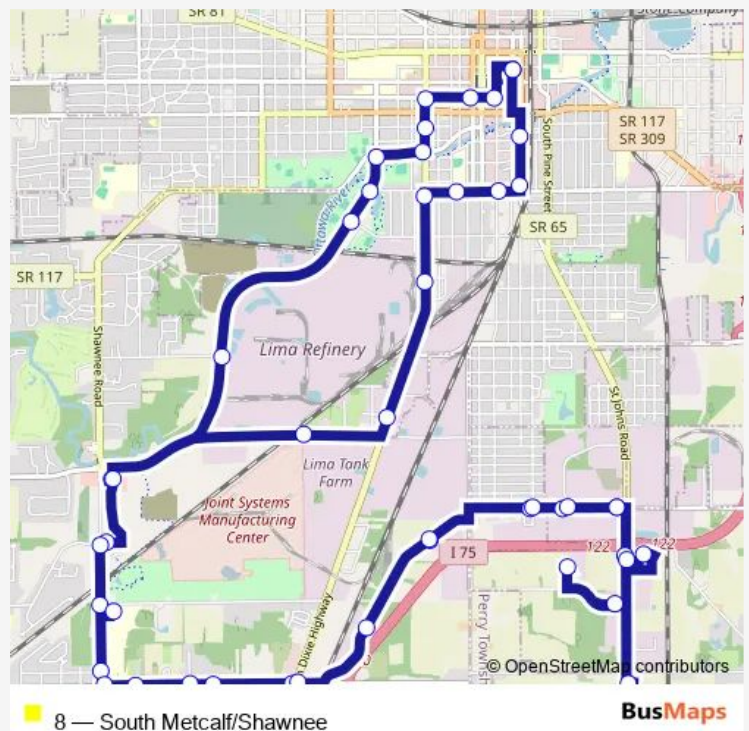

### Direction

Lima Terminal (Union Street) — Lima Terminal (Union Street)

47 stops

[Open route schedule](#)

Lima Terminal (Union Street)

Eureka and Central

Wocap

Kibby & Main St.

### Route schedule

Lima Terminal (Union Street) — Lima Terminal (Union Street)

Monday	05:20-18:20
Tuesday	05:20-18:20
Wednesday	05:20-18:20
Thursday	05:20-18:20
Friday	05:20-18:20
Saturday	—
Sunday	—

### Route info

Direction: Lima Terminal (Union Street)

Stops: 47

Trip Duration: 1 hour 0 min

Across from Speedway

Jfs

Bob Evans

Precision Thermoplastic

Orthopedic Institute

Speedway

Hanthorn & St. John's Rd.

Central Point Parkway

Hanthorn and Reese

Ppg

Breese and Dixie

Breese and Susan Ln