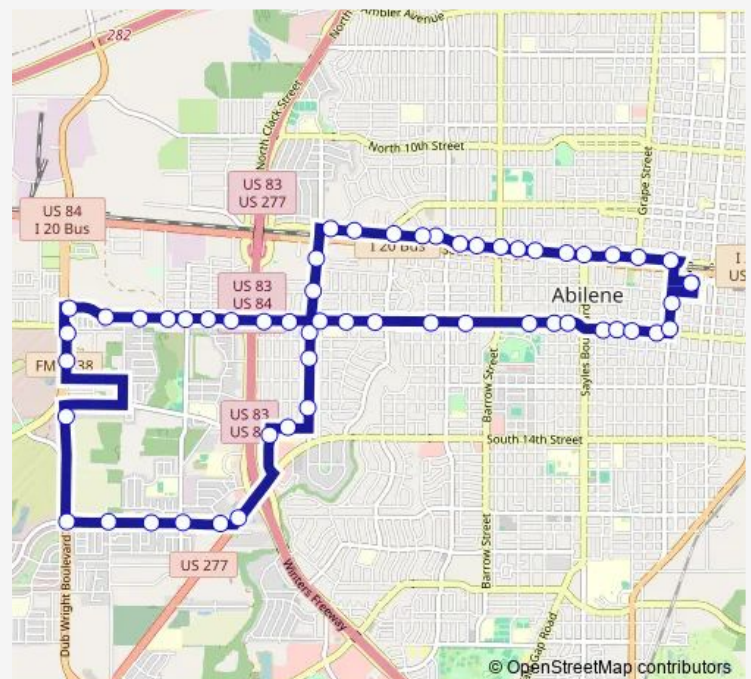

North 1st at Willis

North 1st at Radiant

North 1st at Westwood

North 1st at North Leggett

North 1st at The Spot

North 1st at Pioneer

South Pioneer at Russell

South Pioneer at Don Juan

Pioneer at South 7th

Pioneer at Richmond

Pioneer at Waldemar

Route schedule

Transit Center — Transit Center

Monday 06:15-17:15

Tuesday 06:15-17:15

Wednesday 06:15-17:15

Thursday 06:15-17:15

Friday 06:15-17:15

Saturday —

Sunday —

Route info

Direction: Transit Center

Stops: 56

Trip Duration: 0 hour 41 min

■ 8 — Dyess

Hartford at South La Salle Dr

South Bowie at Hartford

South 14th at South Clack

Texas Ave at Denton

Texas Ave at Corsicana

Texas Ave at Crown

Texas Ave at Bishop