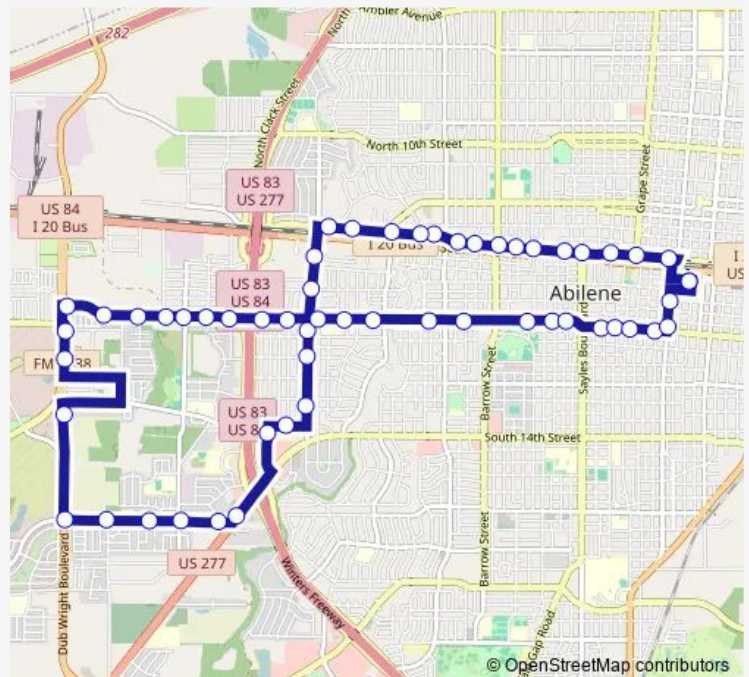

North 1st at Willis

North 1st at Radiant

North 1st at Westwood

North 1st at North Leggett

North 1st at The Spot

North 1st at Pioneer

South Pioneer at Russell

South Pioneer at Don Juan

Pioneer at South 7th

Pioneer at Richmond

Pioneer at Waldemar

Route schedule

Transit Center — Transit Center

Monday 06:15-17:15

Tuesday 06:15-17:15

Wednesday 06:15-17:15

Thursday 06:15-17:15

Friday 06:15-17:15

Saturday —

Sunday —

Route info

Direction: Transit Center

Stops: 56

Trip Duration: 0 hour 41 min

■ 8 — Dyess

Hartford at South La Salle Dr

South Bowie at Hartford

South 14th at South Clack

Texas Ave at Denton

Texas Ave at Corsicana

Texas Ave at Crown

Texas Ave at Bishop