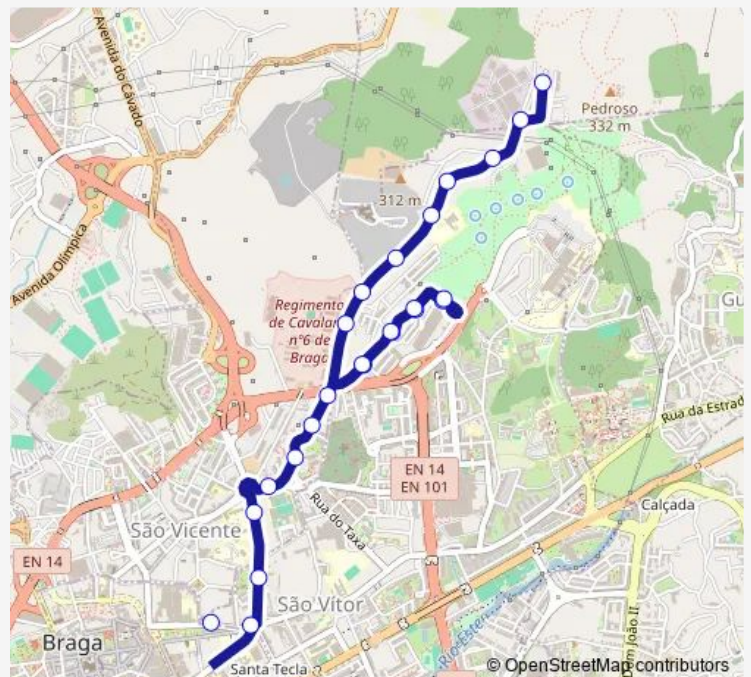

Route schedule

25 DE Abril (D Maria II - li) — Sete Fontes li

Monday —

Tuesday —

Wednesday —

Thursday —

Friday —

Saturday 08:15-17:15

Sunday 09:15-17:15

Route info

Direction: 25 DE Abril (D Maria II - li)

Stops: 18

Trip Duration: 0 hour 15 min

8 — RUA 25 DE Abril - Sete Fontes

Direction

Sete Fontes li — Central li

24 stops

[Open route schedule](#)

Sete Fontes li

Sete Fontes I

Rafael B Pinheiro lii

Rafael B Pinheiro li

Rafael B Pinheiro I

Areal Cima Iv

Sunday

07:20-17:30

Route info

Direction: Sete Fontes li

Stops: 24

Trip Duration: 0 hour 15 min

8 Bus time schedules and route maps are available in an offline PDF at busmaps.com. Use the busmaps.com website to see live bus times, train schedule or subway schedule, and step-by-step directions for all public transit in Braga