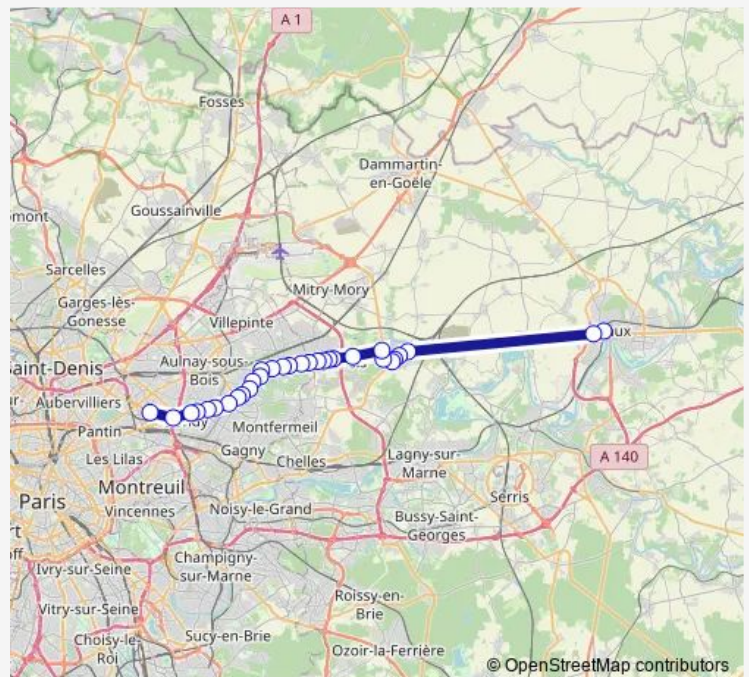

### Route schedule

Gare de Meaux — Pablo Picasso

Monday 05:30-18:40

Tuesday 05:30-18:40

Wednesday 05:30-18:40

Thursday 05:30-18:40

Friday 05:30-18:40

Saturday 05:30-18:00

### Route info

Direction: Gare de Meaux

Stops: 31

Trip Duration: 1 hour 25 min

Libération

Mairie Livry

Charles DE Gaulle

Chanzy

## Route info

Direction: Pablo Picasso

Stops: 31

Trip Duration: 1 hour 38 min

Le Champ de Claye

Les Tilleuls

Pasteur

Mairie Claye