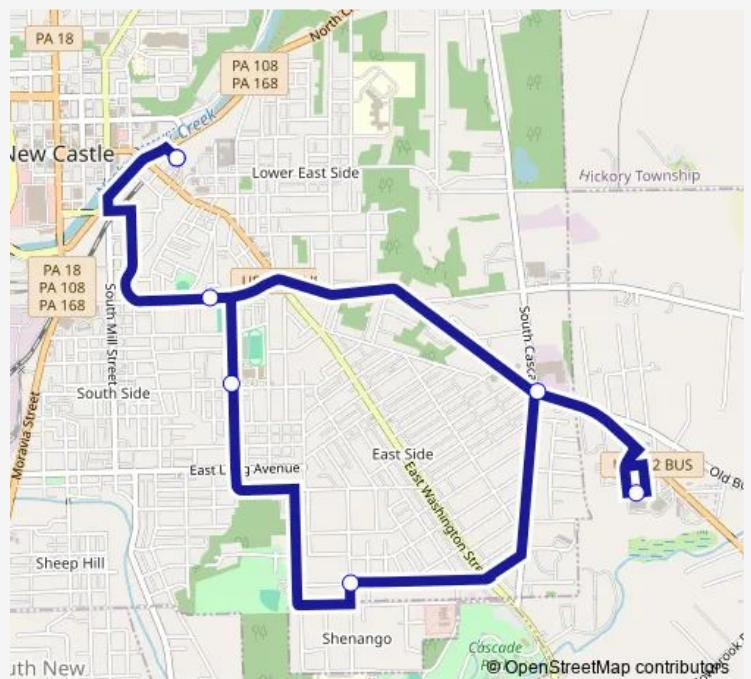

Butler Ave & Cascade St

Walls St & Taylor St

Transfer Center

Route schedule

Transfer Center — Transfer Center

Monday 06:15-17:15

Tuesday 06:15-17:15

Wednesday 06:15-17:15

Thursday 06:15-17:15

Friday 06:15-17:15

Saturday 10:15-17:15

Sunday —

Route info

Direction: Transfer Center

Stops: 7

Trip Duration: 0 hour 22 min

Direction

Transfer Center — Transfer Center

7 stops

[Open route schedule](#)

Transfer Center

Cunningham & E Lutton Ave. (Ob)

Beckford St. /First Choice Fcu

Arlington & Long Ave.

Cunningham & E Lutton Ave. (Ib)

Walls St & Taylor St

Transfer Center

Route schedule

Transfer Center — Transfer Center

Monday	06:45-17:45
Tuesday	06:45-17:45
Wednesday	06:45-17:45
Thursday	06:45-17:45
Friday	06:45-17:45
Saturday	09:45-16:45
Sunday	—