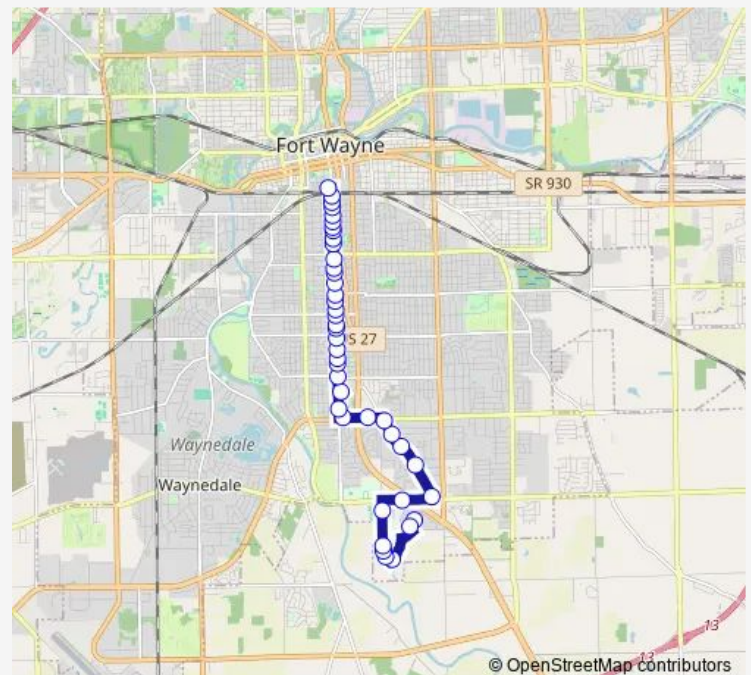

Decatur at Hystone

Decatur at Farwood

Decatur near Paulding

Paulding before Warsaw

Bishop Luers (Wb)

Calhoun near Hawthorne

Southgate Plaza

Pettit at Calhoun

Calhoun at Fleming

Calhoun at Sherwood

Calhoun at Congress

Route schedule

Southtown Centre (Sb) — Central Station - Bay A

Monday 05:35-21:05

Tuesday 05:35-21:05

Wednesday 05:35-21:05

Thursday 05:35-21:05

Friday 05:35-21:05

Saturday 07:35-17:35

Sunday —

Route info

Direction: Southtown Centre (Sb)

Stops: 42

Trip Duration: 0 hour 35 min

Thursday 06:15-20:45

Friday 06:15-20:45

Saturday 08:15-17:15

Sunday —

Route info

Direction: Central Station - Bay H

Stops: 37

Trip Duration: 0 hour 20 min