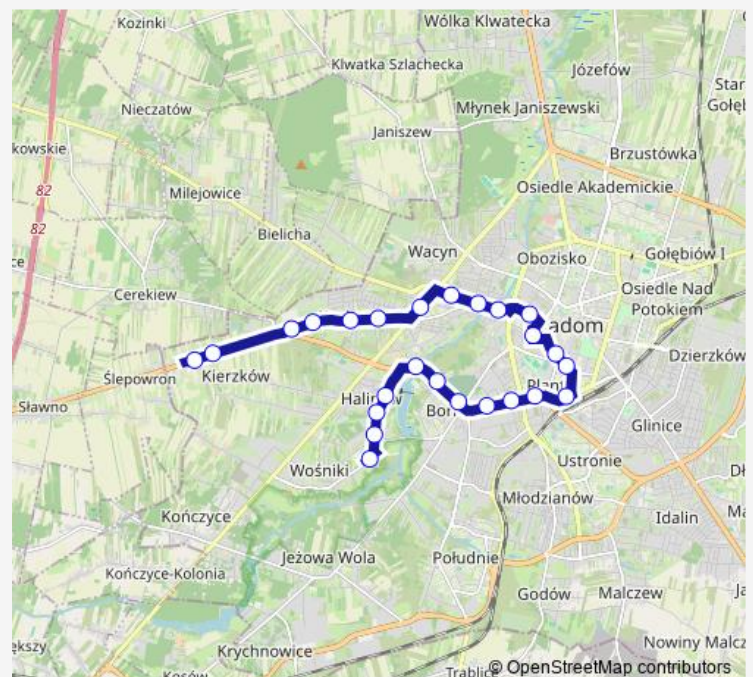

### Route schedule

Kozia Góra — Os. Woźniki

Monday 04:07-22:57

Tuesday 04:07-22:57

Wednesday 04:07-22:57

Thursday 04:07-22:57

Friday 04:07-22:57

Saturday 05:09-21:56

### Route info

Direction: Kozia Góra

Stops: 22

Trip Duration: 0 hour 30 min