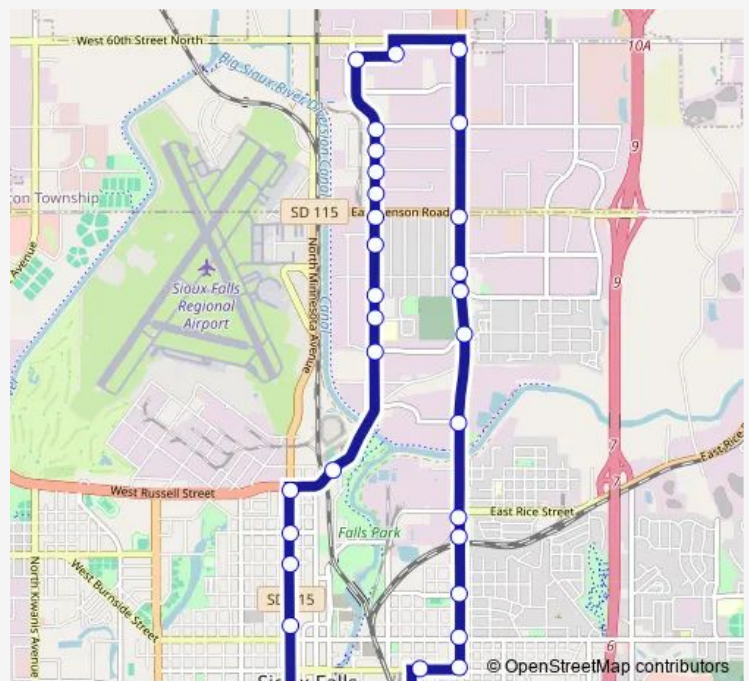

Citibank Building # 1

Cliff (mid-block)/60th SW corner

Cliff/54th NW corner

Cliff/Benson SW corner

Route schedule

The Bus Stop (TBS) SAM's downtown terminal — The Bus Stop (TBS) SAM's downtown terminal

Monday 05:35-18:45

Tuesday 05:35-18:45

Wednesday 05:35-18:45

Thursday 05:35-18:45

Friday 05:35-18:45

Saturday 07:45-14:45

Sunday —

Route info

Direction: The Bus Stop (TBS) SAM's downtown terminal

Stops: 32

Trip Duration: 0 hour 31 min

8 — North 4th Ave/North Cliff Ave

Cliff/Hermosa NW corner

Cliff/34th NW corner

Cliff/Amidon NW corner

Cliff/Chambers

Cliff/Rice SW corner

Cliff/RR Tracks

Cliff/3rd NW corner

Cliff/6th NW corner

Cliff/8th NW corner

8th/Indiana NW corner

The Bus Stop (TBS) SAM's downtown terminal

8 Bus time schedules and route maps are available in an offline PDF at busmaps.com. Use the busmaps.com website to see live bus times, train schedule or subway schedule, and step-by-step directions for all public transit in Sioux Falls