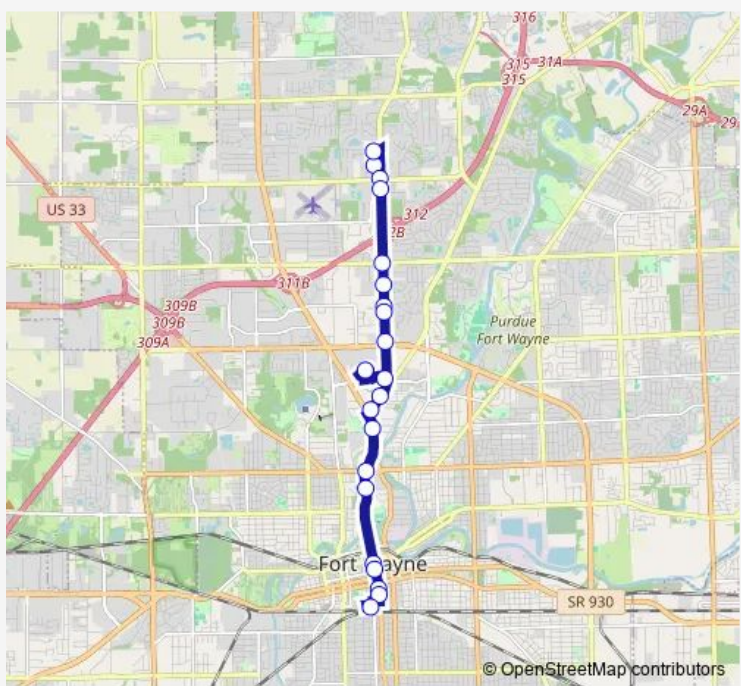

**Bus 8 Glenbrook / Northrop (Hour)**

[Go to website](#)

**Direction**  
 Westfield — Central Station - Bay H  
 21 stops  
[Open route schedule](#)

- Westfield
- Biolife
- Coldwater and Cook Rd. (Sb)
- Northrop High School (Sb)
- Coldwater past Washington Center
- Wal-Mart (Sb)
- Coldwater at Northeast (Sb)
- ARC on Coldwater (Sb)
- Coldwater at Coliseum
- Glenbrook Square
- Fernhill at Target
- Coldwater after Ernst (Sb)
- Clinton at Figel (Sb)
- Auto Zone (Sb)
- Clinton after State
- Clinton at Elizabeth (Sb)
- Clinton at Berry (Sb)
- Clinton at Wayne (Sb)
- Clinton at Lewis (Sb)
- Clinton at Douglas
- Central Station - Bay H

**Route schedule**  
 Westfield — Central Station - Bay H

Monday	05:42-21:12
Tuesday	05:42-21:12
Wednesday	05:42-21:12
Thursday	05:42-21:12
Friday	05:42-21:12
Saturday	07:42-17:42
Sunday	—

**Route info**  
 Direction: Westfield  
 Stops: 21  
 Trip Duration: 0 hour 28 min

**Direction**

Central Station - Bay A — Westfield

26 stops

[Open route schedule](#)

Central Station - Bay A

Harrison at Jefferson

Jefferson and Clinton

Lafayette at Wayne

Lafayette at Main

Spy Run at Superior

Spy Run at Baltes

Spy Run past Wagner

Spy Run at Tennessee

Spy Run past Riverside

Spy Run at Elizabeth

Spy Run at State