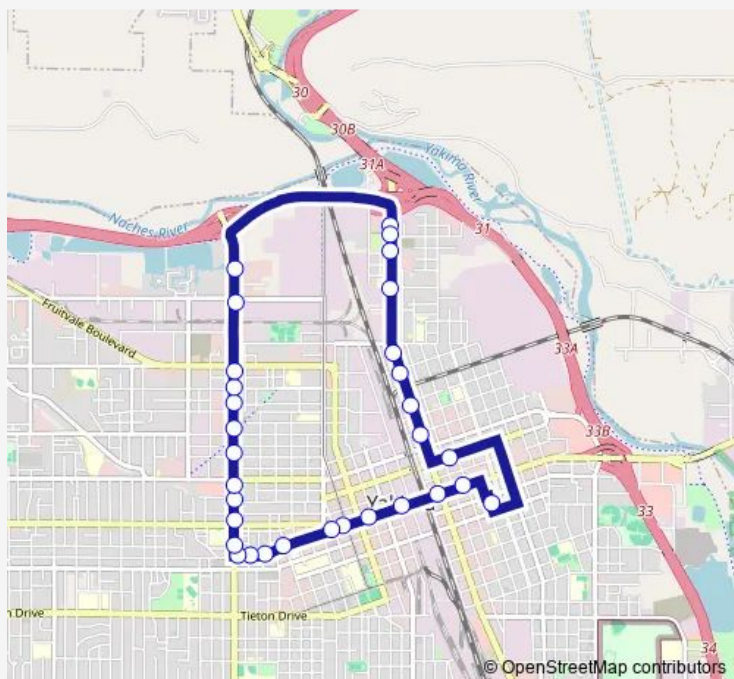

Bus 8 Yakima Ave

[Go to website](#)

Direction

Transit Center — Yakima / 5th

89 stops

[Open route schedule](#)

- Transit Center
- Chestnut / 6th
- 6TH / Yakima
- 6TH ST / MLK Blvd
- Lincoln / 4TH St
- Lincoln / 3RD St
- No. 1st St. / Lincoln
- Lincoln / 3RD Ave
- Lincoln / 4TH Ave
- Lincoln / 5TH Ave
- Lincoln / Pierce
- Lincoln / Custer
- Lincoln / Lewis
- Lincoln / 16th Ave
- Lincoln / 18th Ave
- Lincoln Center
- Lincoln / 23rd
- Lincoln / 24th Ave
- Lincoln / 28th Ave
- Lincoln / 30th Ave
- Lincoln / 32nd

Route schedule

Transit Center — Yakima / 5th

Monday	—
Tuesday	—
Wednesday	—
Thursday	—
Friday	—
Saturday	06:15-12:25
Sunday	—

Route info

Direction: Transit Center

Stops: 89

Trip Duration: 0 hour 36 min

8 — Yakima Ave

Lincoln / 34th

Lincoln / 36th

Lincoln / 39th

40th AVE / Lincoln

Summitview / 40th Ave

Summitview / 42nd

Summitview / 45th

Summitview / 48th

Summitview / 50th

Summitview / 52nd

Summitview / 55th

Chalet Place Mall

Shopko Summitview

Summitview / 62nd

Westside Church

Summitview / 73rd