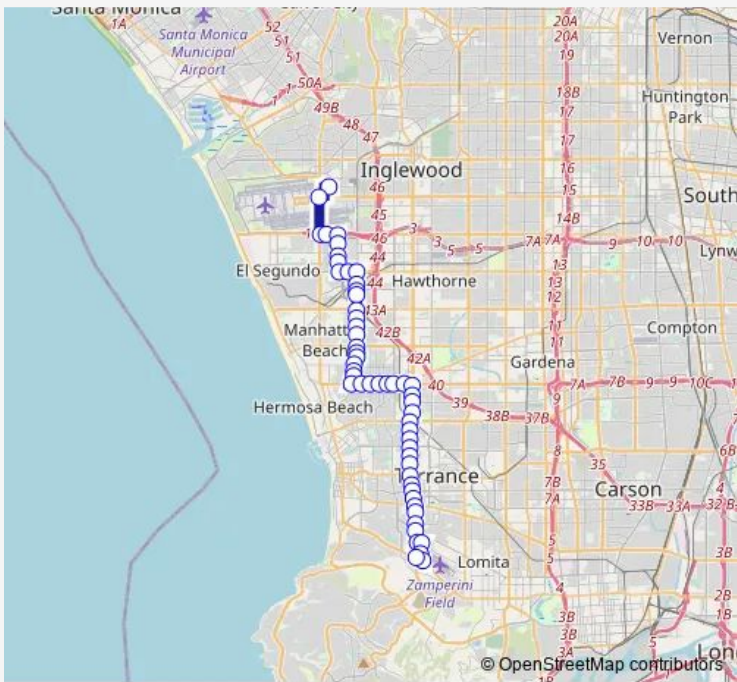

[Go to website](#)

Direction
 LAX City BUS Center (Bay4) — Hawthorne BL at Pacific Coast Hwy
 54 stops
[Open route schedule](#)

- LAX City BUS Center (Bay4)
- Sepulveda BL + Century Bl
- Imperial HWY + Sepulveda Bl
- Imperial HWY + Hughes Wy
- Nash ST + Imperial Hwy
- Nash ST + Maple Av
- Nash ST + Mariposa Av
- Nash ST + Grand Av
- EL Segundo BL + Nash St
- EL Segundo BL + Douglas St
- EL Segundo BL + Aviation Bl
- Aviation BL + RR Tracks
- Aviation BL + Utah AV 135th St
- Aviation BL + Alaska Av
- Aviation BL + Rosecrans Av
- Aviation BL + 33rd St
- Aviation BL + Marine Av
- Aviation BL + 19th St
- Aviation BL + Manhattan Beach Bl
- Aviation BL + 9TH ST Bataan Rd
- Aviation BL + 6TH ST Ernest Av

Route schedule
 LAX City BUS Center (Bay4) — Hawthorne BL at Pacific Coast Hwy

Monday	06:06-21:52
Tuesday	06:06-21:52
Wednesday	06:06-21:52
Thursday	06:06-21:52
Friday	06:06-21:52
Saturday	06:07-21:40
Sunday	06:33-20:29

Route info
 Direction: LAX City BUS Center (Bay4)
 Stops: 54
 Trip Duration: 0 hour 56 min

Aviation BL + 2ND St

Aviation BL + Curtis Av

Aviation BL + Ruhland Av

Artesia BL + Aviation Bl

Artesia BL + Green Ln

Skypark DR + Madison St

Madison ST + 240th St

Madison ST + Pacific Coast Hwy

Hawthorne Bl at Pacific Coast Hwy

Direction

Madison ST + Pacific Coast Hwy — LAX City BUS Center (Bay4)

55 stops

[Open route schedule](#)