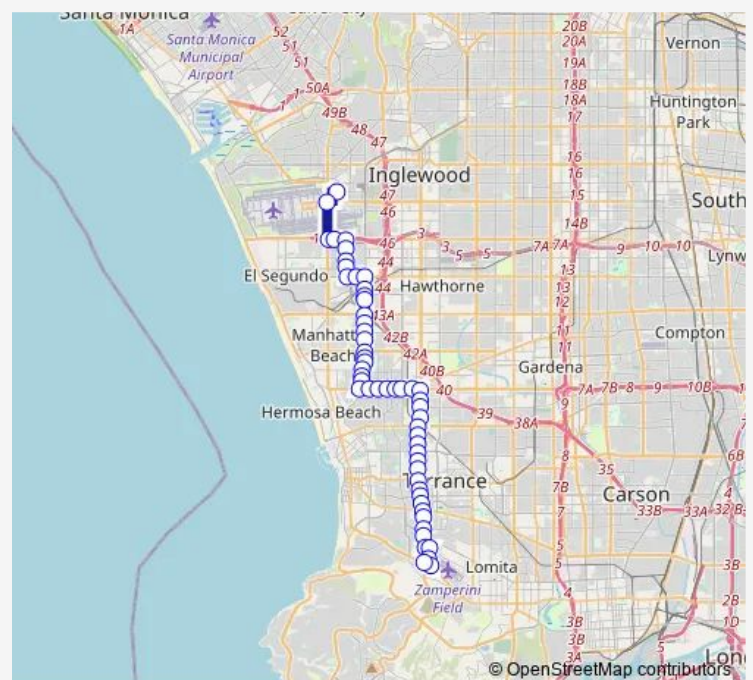

Aviation Bl + Utah AV 135th St

Aviation Bl + Alaska Av

Aviation Bl + Rosecrans Av

Aviation Bl + 33rd St

Aviation Bl + Marine Av

Aviation Bl + 19th St

Aviation Bl + Manhattan Beach Bl

Aviation Bl + 9TH ST Bataan Rd

Aviation Bl + 6TH ST Ernest Av

### Route schedule

LAX City BUS Center (Bay4) — Hawthorne BL at Pacific Coast Hwy

Monday 06:06-21:52

Tuesday 06:06-21:52

Wednesday 06:06-21:52

Thursday 06:06-21:52

Friday 06:06-21:52

Saturday 06:07-21:40

### Route info

Direction: LAX City BUS Center (Bay4)

Stops: 54

Trip Duration: 1 hour 2 min

Aviation BL + 2ND St

Aviation BL + Curtis Av

Aviation BL + Ruhland Av

Artesia BL + Aviation Bl