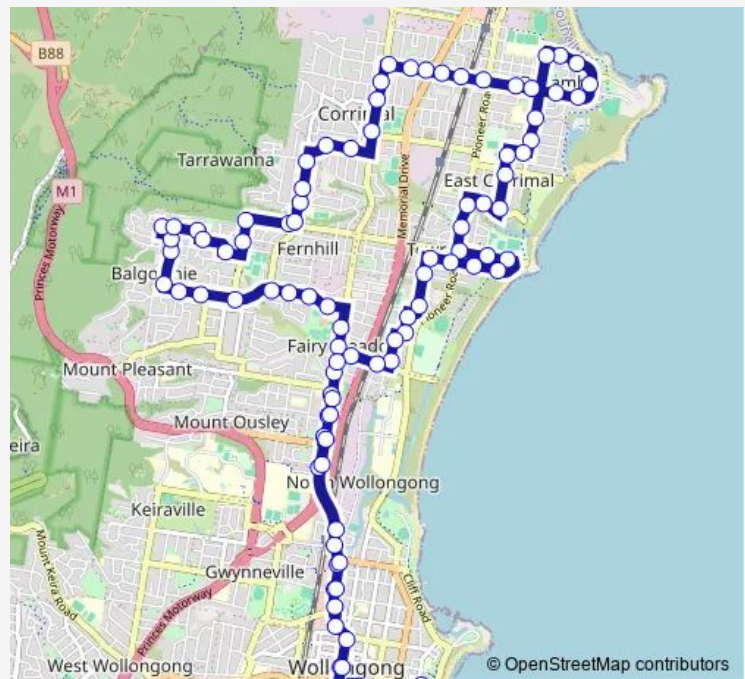

Route info

Direction: University Of Wollongong, Northfields Av, Stand C

Stops: 94

Trip Duration: 1 hour 6 min

8 — Wollongong to Bellambi via Balgownie (Loop Service) **BusMaps**

James Pearson Park, Balgownie Rd