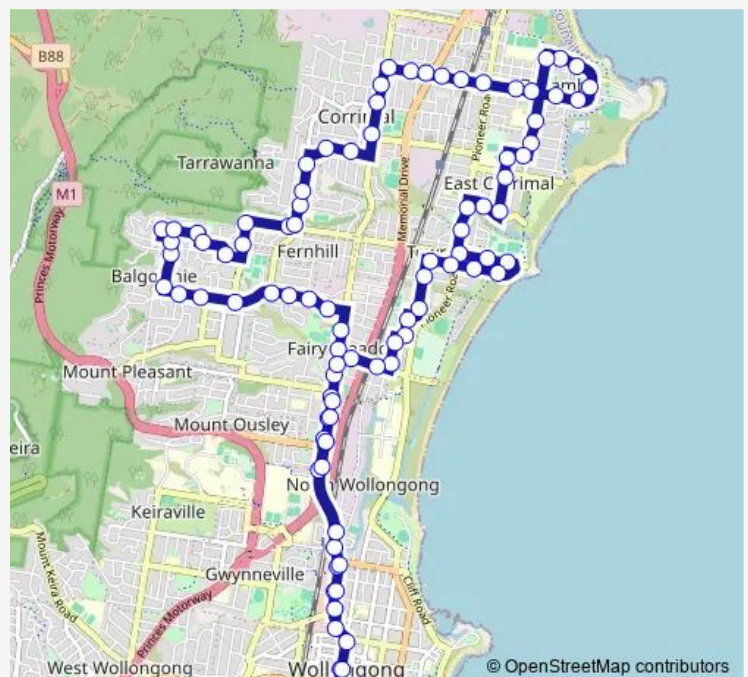

Bus 8 Wollongong to Bellambi via Balgownie (Loop Service)

[Go to website](#)

Direction

WIN Entertainment Centre, Crown St — Crown St Opp
WIN Entertainment Centre

95 stops

[Open route schedule](#)

- WIN Entertainment Centre, Crown St
- Burelli St At Harbour St
- Wollongong City Council And Library, Burelli St
- Wollongong Central, Burelli St, Stand A
- Wollongong Central, Keira St, Stand G
- Collegians Club, Flinders St
- Flinders St After Gipps St
- Princes Hwy Opp Bourke St
- Princes Hwy Opp Achilles Av
- Princes Hwy After Lysaght St
- Princes Hwy After Mt Ousley Rd
- Princes Hwy After Mcgrath St
- St John Vianney's Catholic Church, Princes Hwy
- Cabbage Tree Hotel, Princes Hwy
- Princes Hwy Opp Elliotts Rd
- Guest Park, Princes Hwy
- Fairy Meadow Demonstration School, Balgownie Rd
- Guest Park, Balgownie Rd
- Balgownie Rd Opp Strathallan Av
- Balgownie Rd Opp Meadow St
- Balgownie Rd At Foothills Rd

Route schedule

WIN Entertainment Centre, Crown St — Crown St Opp
WIN Entertainment Centre

Monday	06:32-20:00
Tuesday	06:32-20:00
Wednesday	06:32-20:00
Thursday	06:32-20:00
Friday	06:32-20:00
Saturday	07:19-18:25
Sunday	08:20-16:20

Route info

Direction: WIN Entertainment Centre, Crown St
Stops: 95
Trip Duration: 1 hour 12 min

8 — Wollongong to Bellambi via Balgownie (Loop Service) **BusMaps**

Balgownie Rd After Kembla St

James Pearson Park, Balgownie Rd