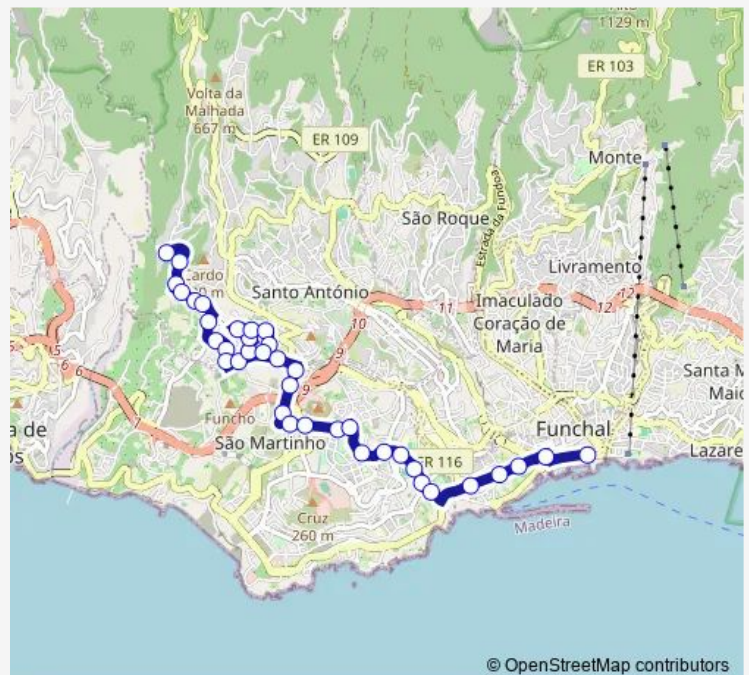

CAM Poço Barral VW D (728)

QTA Esmeraldo (72)

CAM Esmeraldo Levada (70)

Route schedule

Viana T-50 (1302b) — PC Povo (2)

Monday	07:30-00:15 ⁺¹
Tuesday	07:30-00:15 ⁺¹
Wednesday	07:30-00:15 ⁺¹
Thursday	07:30-00:15 ⁺¹
Friday	07:30-00:15 ⁺¹
Saturday	—
Sunday	—

Route info

Direction: Viana T-50 (1302b)

Stops: 37

Trip Duration: 0 hour 28 min

© OpenStreetMap contributors

8 — Centro - STA Quitéria (até Viana)

CAM Esmeraldo D (70a)

São Martinho D (66)

Quinta Magnólia D (770)

Hotel Savoy D (10)

Hotel Casino Park D (10a)

Parque STA Catarina (8)

Rua Conselheiro (17)

PC Povo (2)

Direction

AV Mar Alfândega (13a) — Viana T-50 (1302b)

Route info

Direction: AV Mar Alfândega (13a)

Stops: 32

Trip Duration: 0 hour 30 min

Estevão Neves S (765)

CAM STA Quitéria S (1075)

CAM STA Quitéria 90 S (1075a)

Rua Nova Três Paus S1A (1371)