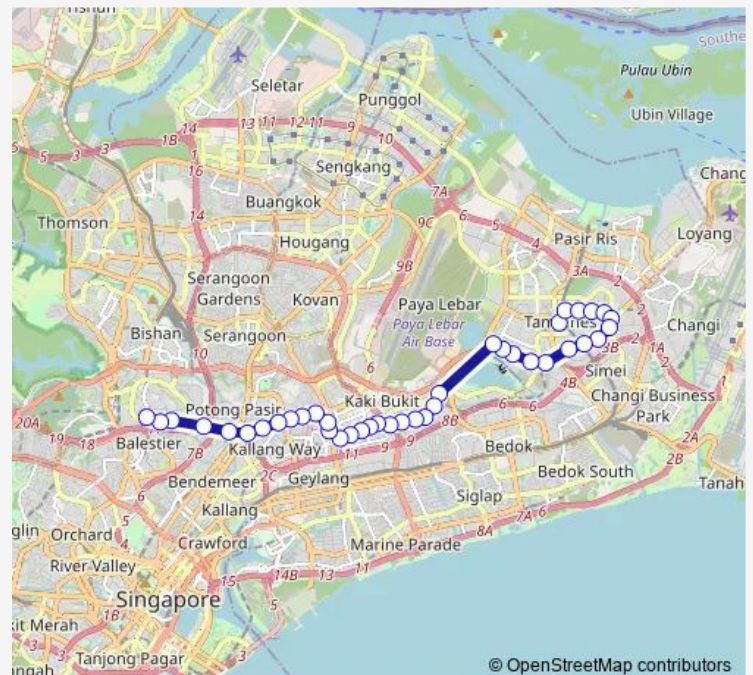

Bus 8

[Go to website](#)

Direction

Tampines Int — Toa Payoh Int

39 stops

[Open route schedule](#)

Tampines Int

BLK 401

Blk 423

Blk 449

Tampines East STN Exit A

Tampines East STN Exit C

Blk 302

Blk 285

The Holy Trinity Ch

Blk 101

BEF Tampines West Stn

Temasek Poly East G

Temasek Poly

Temasek Poly West G

Tropica Condo

Aft Bedok Ind Pk C

Blk 629

Blk 609

Blk 121

Opp Blk 646

Blk 311

Route schedule

Tampines Int — Toa Payoh Int

Monday 05:30

Tuesday 05:30

Wednesday 05:30

Thursday 05:30

Friday 05:30

Saturday 05:45

Sunday 06:00

Route info

Direction: Tampines Int

Stops: 39

Trip Duration: 1 hour 11 min

© OpenStreetMap contributors