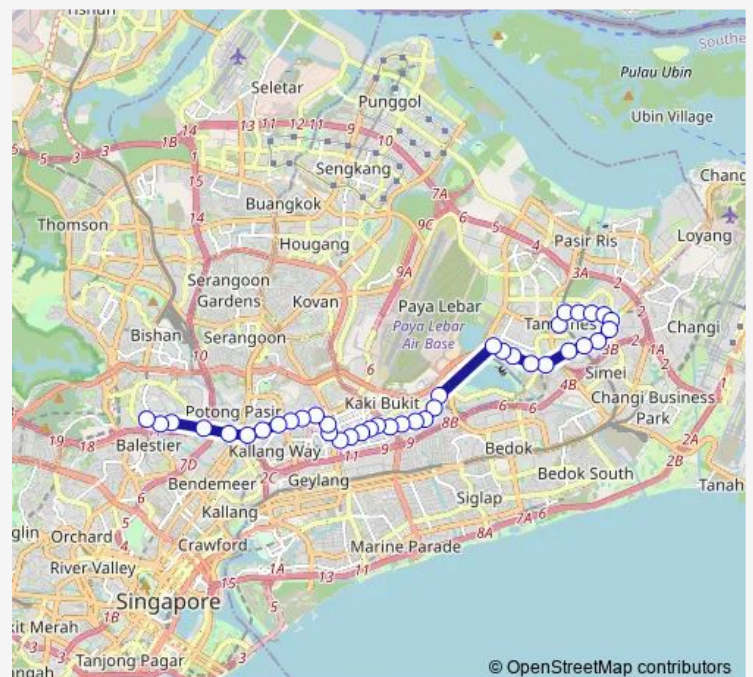

Thursday 05:30

Friday 05:30

Saturday 05:45

Sunday 06:00

Route info

Direction: Tampines Int

Stops: 39

Trip Duration: 1 hour 11 min