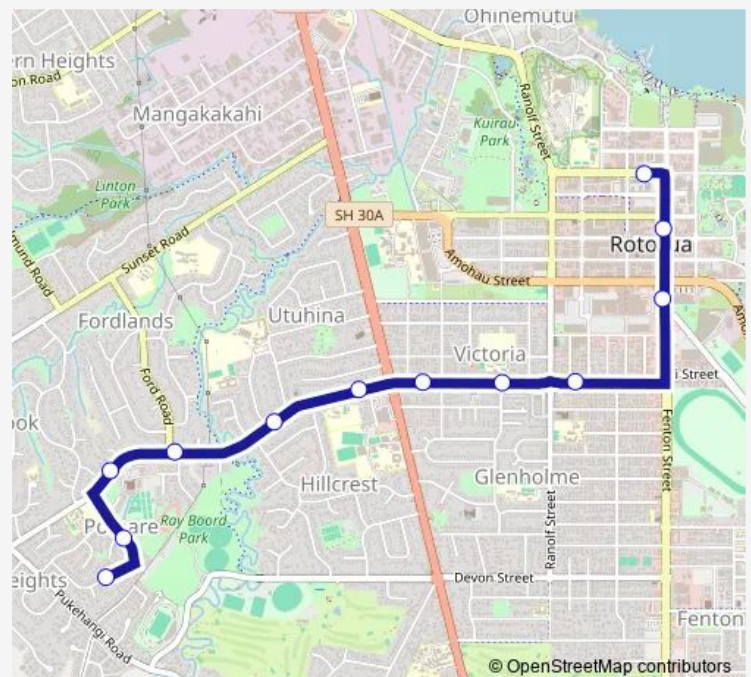

Rotorua Central Mall - South

Ranolf Street - Opposite No. 79

Malfroy Road - Fronting No. 80

Malfroy Road - Fronting No. 134

Malfroy School

Malfroy Road - Fronting No. 240

Malfroy Road - Fronting No. 274

Malfroy Road - Fronting No. 330

Neri Crescent - Fronting No. 36

Route schedule

Rotorua CBD - Arawa Street — Neri Crescent - Fronting No. 36

Monday 07:10-18:10

Tuesday 07:10-18:10

Wednesday 07:10-18:10

Thursday 07:10-18:10

Friday 07:10-18:10

Saturday 07:10-18:10

Sunday 08:10-16:10

Route info

Direction: Rotorua CBD - Arawa Street

Stops: 11

Trip Duration: 0 hour 10 min

8 — Westbrook - Glenholme - Rotorua Cbd

Direction

Neri Crescent - Fronting No. 36 — Rotorua CBD - Arawa Street

12 stops

[Open route schedule](#)

Neri Crescent - Fronting No. 36

Petrie St - Fronting No 27

Malfroy Road - Fronting No. 325

Malfroy Road - Opposite No. 292