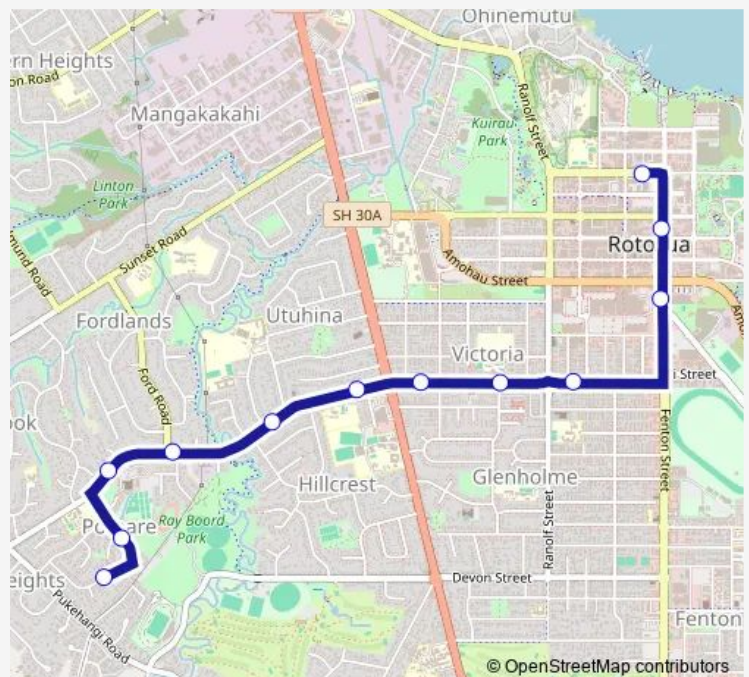

### Direction

Rotorua CBD - Arawa Street — Neri Crescent - Fronting No. 36

11 stops

[Open route schedule](#)

Rotorua CBD - Arawa Street

Amohia Street

Rotorua Central Mall - South

Ranolf Street - Opposite No. 79

### Route schedule

Rotorua CBD - Arawa Street — Neri Crescent - Fronting No. 36

Monday 07:10-18:10

Tuesday 07:10-18:10

Wednesday 07:10-18:10

Thursday 07:10-18:10

Friday 07:10-18:10

Saturday 07:10-18:10

### Route info

Direction: Rotorua CBD - Arawa Street

Stops: 11

Trip Duration: 0 hour 10 min

## Direction

Neri Crescent - Fronting No. 36 — Rotorua CBD - Arawa Street

12 stops

[Open route schedule](#)

Neri Crescent - Fronting No. 36

Petrie St - Fronting No 27

Malfroy Road - Fronting No. 325

Malfroy Road - Opposite No. 292