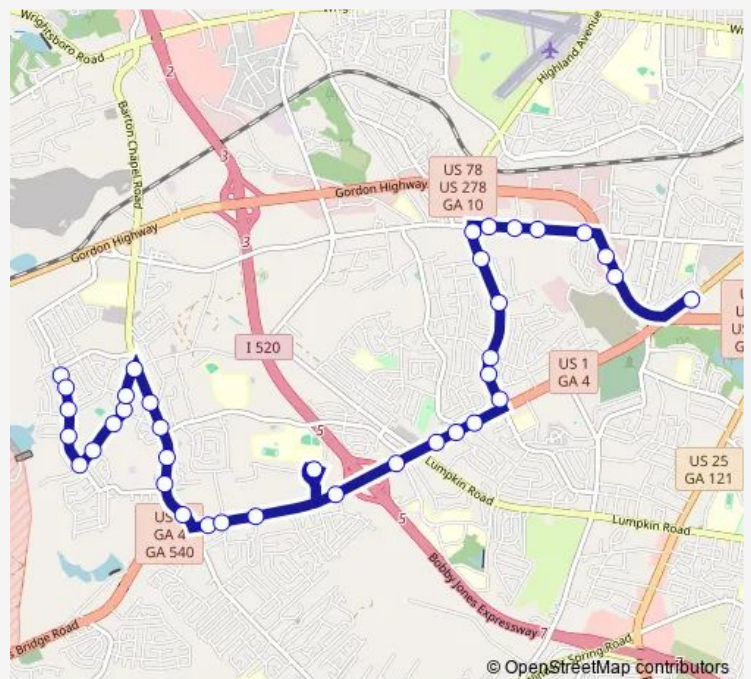

Deans Bridge Rd @ Meadowbrook Dr

Deans Bridge Rd @ Spring Grove Dr Ib

Deans Bridge Rd @ Jay Ave Ib

Deans Bridge Rd - Walmart

Deans Bridge Rd @ Kipling Rd

Deans Bridge Rd @ Augusta Tech Dr

**Route schedule**

Dublin Dr @ Belgrade Ct — Gordon Hwy Transfer Point

Monday 06:30-19:30

Tuesday 06:30-19:30

Wednesday 06:30-19:30

Thursday 06:30-19:30

Friday 06:30-19:30

Saturday 10:30-19:30

Sunday —

**Route info**

Direction: Dublin Dr @ Belgrade Ct

Stops: 37

Trip Duration: 0 hour 33 min

8 — Rt 8 Orange - Barton Chapel Road

Deans Bridge Rd @ Lumpkin Rd Ib

Deans Bridge Rd @ Dover St

Deans Bridge Rd @ Lyman St

## Route schedule

Gordon Hwy Transfer Point — Dublin Dr @ Belgrade Ct

Monday 06:03-19:03

Tuesday 06:03-19:03

Wednesday 06:03-19:03

Thursday 06:03-19:03

Friday 06:03-19:03

Saturday 10:03-19:03