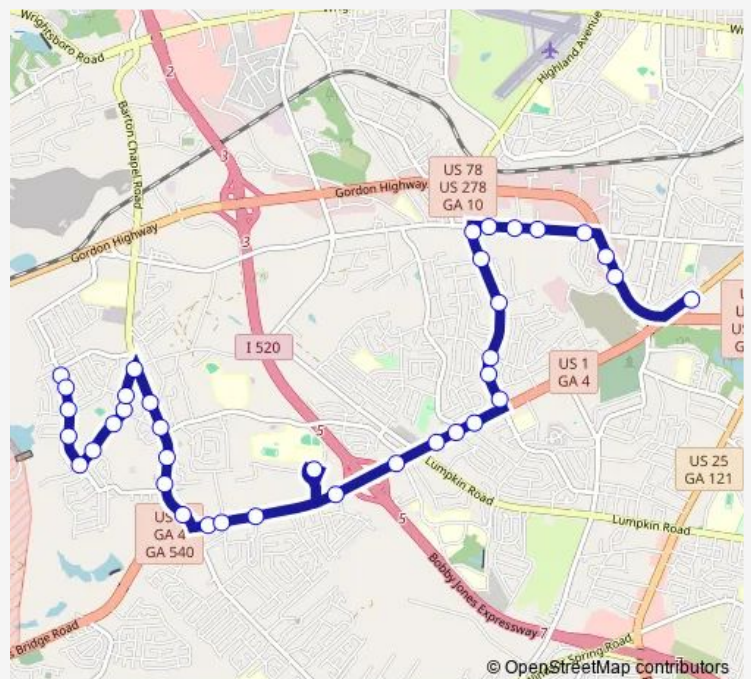

Deans Bridge Rd @ Meadowbrook Dr

Deans Bridge Rd @ Spring Grove Dr Ib

Deans Bridge Rd @ Jay Ave Ib

Deans Bridge Rd - Walmart

Deans Bridge Rd @ Kipling Rd

Deans Bridge Rd @ Augusta Tech Dr

Route schedule

Dublin Dr @ Belgrade Ct — Gordon Hwy Transfer Point

Monday 06:30-19:30

Tuesday 06:30-19:30

Wednesday 06:30-19:30

Thursday 06:30-19:30

Friday 06:30-19:30

Saturday 10:30-19:30

Sunday —

Route info

Direction: Dublin Dr @ Belgrade Ct

Stops: 37

Trip Duration: 0 hour 30 min

8 — Rt 8 Orange - Barton Chapel Road

Deans Bridge Rd @ Lumpkin Rd Ib

Deans Bridge Rd @ Dover St

Deans Bridge Rd @ Lyman St

Wheeless Rd @ Deans Bridge Rd Ib

Milledgeville Rd @ Crepe Myrtle Dr Ib

Milledgeville Rd @ Gordon Hwy Ib

Gordon Hwy - 1760 Gordon Hwy

Gordon Hwy @ Regency Blvd

Gordon Hwy Transfer Point

Direction

Gordon Hwy Transfer Point — Dublin Dr @ Belgrade Ct