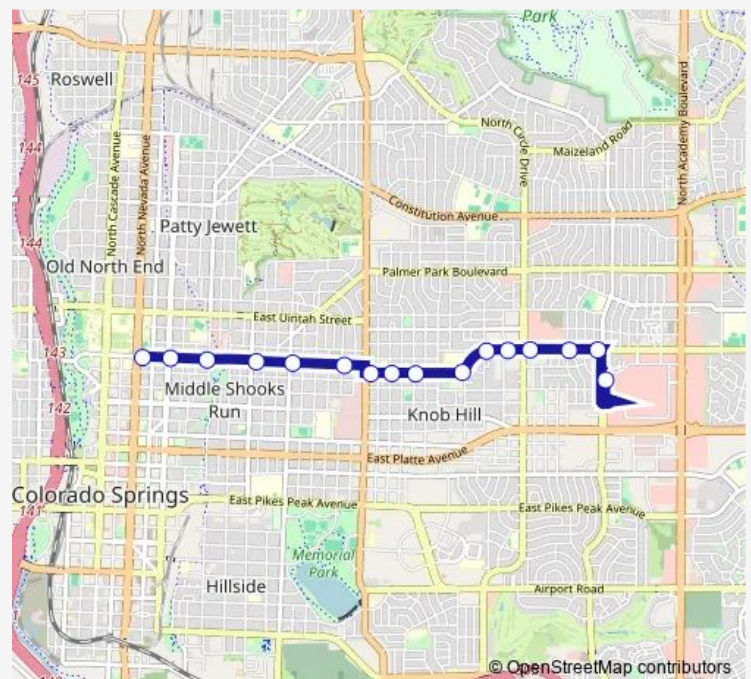

Cache La Poudre/Hancock

Cache La Poudre/Farragut

Cache La Poudre/Union

Cache La Poudre/Swope

Cache La Poudre/Sunset

Cache La Poudre/East Hills

Yampa/Bennett

Yampa/Yuma

Galley/Circle

Galley/Holmes

Galley/Bowser

Citadel Core Stop

### Route schedule

Cache La Poudre/Nevada — Citadel Core Stop

Monday 06:55-21:55

Tuesday 06:55-21:55

Wednesday 06:55-21:55

Thursday 06:55-21:55

Friday 06:55-21:55

Saturday 07:32-18:32

### Route info

Direction: Cache La Poudre/Nevada

Stops: 16

Trip Duration: 0 hour 12 min

**Direction**

Citadel Core Stop — Cache La Poudre/Nevada

17 stops

[Open route schedule](#)