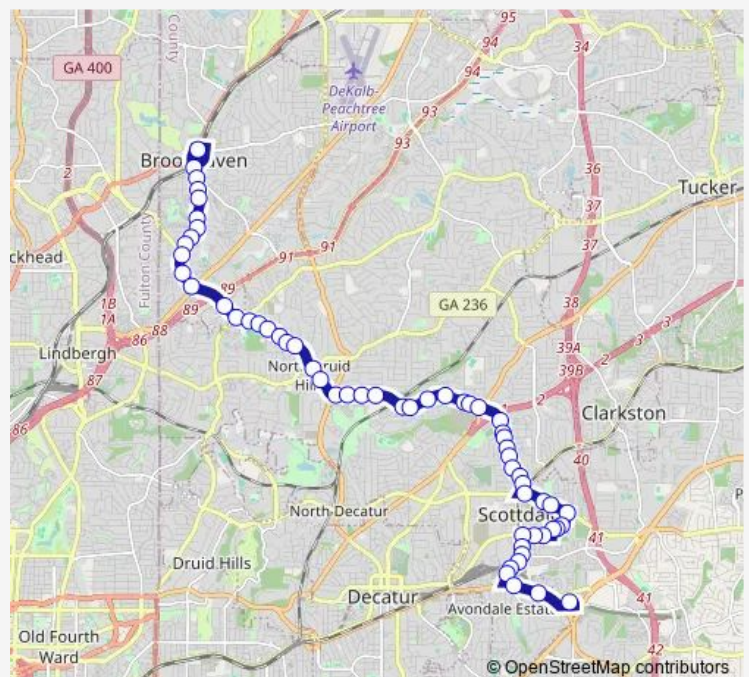

**Route schedule**

Brookhaven/Oglethorpe Station — Kensington Station

Monday 05:45-23:25

Tuesday 05:45-23:25

Wednesday 05:45-23:25

Thursday 05:45-23:25

Friday 05:45-23:25

Saturday 06:25-22:25

Sunday 06:25-22:25

**Route info**

Direction: Brookhaven/Oglethorpe Station

Stops: 59

Trip Duration: 0 hour 47 min

8 — North Druid Hills Road

N Druid Hills RD NE @ 2941

N Druid Hills RD @ Jamestown Rd

## Route schedule

Kensington Station — Brookhaven/Oglethorpe Station

Monday 05:25-22:30

Tuesday 05:25-22:30

Wednesday 05:25-22:30

Thursday 05:25-22:30

Friday 05:25-22:30

Saturday 05:30-21:30

## Route info

Direction: Kensington Station

Stops: 59

Trip Duration: 0 hour 41 min

Valley Brook RD @ 923

Valley Brook RD @ Cedar Creek Dr

N Druid Hills RD @ Lawrenceville Hwy

N Druid Hills RD @ Druid Woods Ct