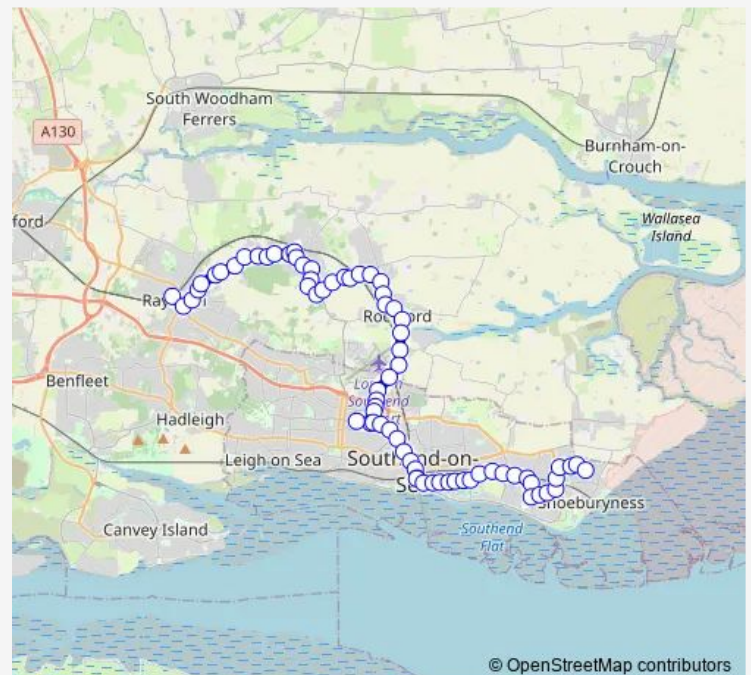

Hornby Avenue

Feeches Road

Warners Bridge

Ravenswood Chase

The Anne Boleyn

South Street

The Square

Railway Station

Roche Avenue

Route schedule

Chichester Road — The Spa

Monday	—
Tuesday	—
Wednesday	—
Thursday	—
Friday	—
Saturday	06:34
Sunday	—

Route info

Direction: Chichester Road

Stops: 35

Trip Duration: 0 hour 44 min

Nursery Corner

Mount Bovers Lane

Tudor Way

Hillside Avenue

The White Hart

The Spa

Direction

Railway Station — The Renown

72 stops

[Open route schedule](#)

Railway Station

High Street

Church

Fitz Wimarc School

Cemetery

Hambro Hill