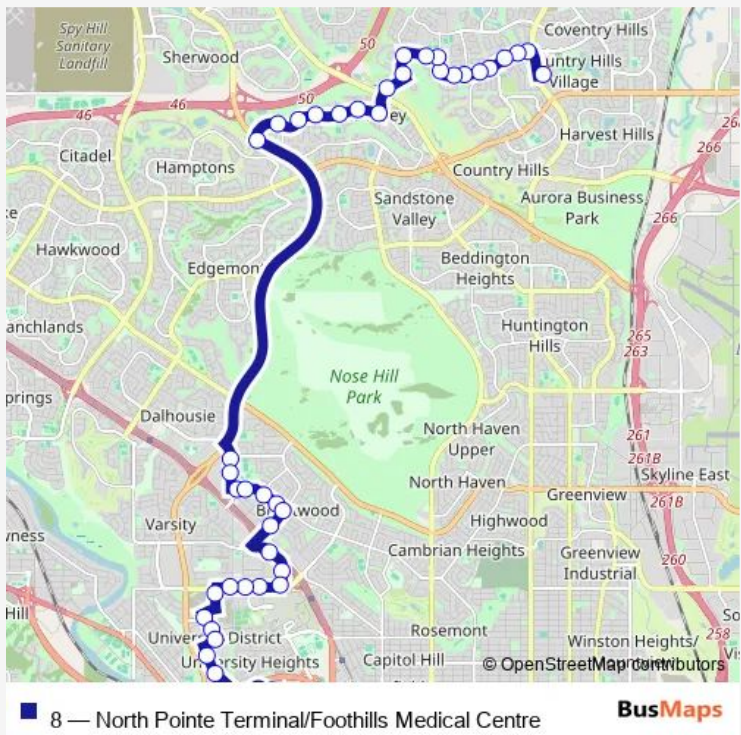

Bus 8 North Pointe Terminal/Foothills Medical Centre

[Go to website](#)

Direction
 North Pointe Terminal B — EB Hospital DR @ Health Science CE Nw
 43 stops
[Open route schedule](#)

- North Pointe Terminal B
- WB Panamount BV @ Harvest Hills BV N
- WB Panamount BV @ Panamount DR NW
- WB Panamount BV @ Panamount HL NW
- WB Panamount BV @ Panamount SQ NW
- WB Panamount BV @ Panamount LN NW
- WB Panamount BV @ Panamount ST NW
- WB Panamount BV @ E. Leg Panamount RD NW
- NB Panamount BV @ W. Leg Panamount RD NW
- WB Hidden Creek WY @ Panamount BV NW
- WB Hidden Creek WY @ Hidden Creek PT NW
- SB Hidden Creek BV @ Hidden Creek HT NW
- SB Hidden Creek BV @ Hidden Creek RD NW
- WB Hidden Creek DR @ Hidden Creek PL NW
- SB Hidden Valley LI @ Hidden Valley VW
- WB Hidden Valley DR @ Hidden Spring CI NW
- WB Hidden Valley DR @ Hidden Ridge VW NW
- WB Hidden Valley DR @ W. Leg Hidden Ranch CR NW
- WB Hidden Valley DR @ W. Leg Hidden Ranch TC Nw
- WB Hidden Valley DR @ Hidden Hills TC NW
- SB Shaganappi TR @ Hidden Valley DR Nw

Route schedule
 North Pointe Terminal B — EB Hospital DR @ Health Science CE Nw

Monday	05:02-01:03 ⁺¹
Tuesday	05:02-01:03 ⁺¹
Wednesday	05:02-01:03 ⁺¹
Thursday	05:02-01:03 ⁺¹
Friday	05:02-01:03 ⁺¹
Saturday	06:35-23:40
Sunday	06:35-23:40

Route info
 Direction: North Pointe Terminal B
 Stops: 43
 Trip Duration: 0 hour 48 min

SB Northland DR @ 52 AV Nw

SB Northland DR @ N. of Northmount DR Nw

EB Northmount DR @ Boulton RD Nw

EB Northmount DR @ Button RD Nw

Wednesday 04:37-01:03⁺¹

Thursday 04:37-01:03⁺¹

Friday 04:37-01:03⁺¹

Saturday 07:00-23:55

Sunday 07:00-23:55

Route info

Direction: EB Hospital DR @ Health Science CE Nw

Stops: 45