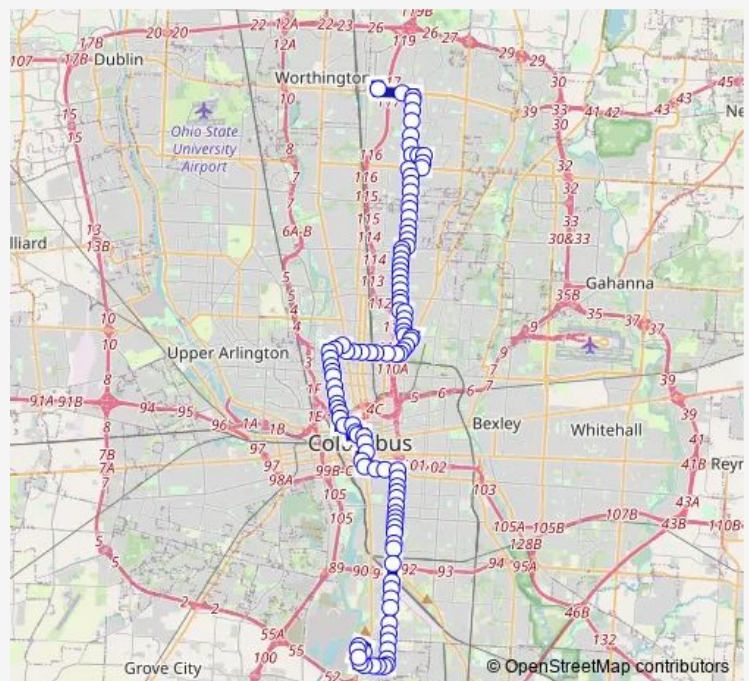

Parsons AVE & E Morrill Ave

Parsons AVE & E Markison Ave

Parsons AVE & E Jenkins Ave

Route schedule

Great Southern Park AND Ride — Boardwalk ST & Shapter Ave

Monday 05:29-22:02

Tuesday 05:29-22:02

Wednesday 05:29-22:02

Thursday 05:29-22:02

Friday 05:29-22:02

Saturday 05:38-21:20

Sunday 05:19-21:20

Route info

Direction: Great Southern Park AND Ride

Stops: 103

Trip Duration: 1 hour 41 min

8 — Karl/S High/Parsons

Parsons AVE & Frebis Ave

Parsons AVE & E Gates St

Parsons AVE & Thurman Ave

Parsons AVE & Stewart Ave

Parsons AVE & E Whittier St

Parsons AVE & E Columbus St

Parsons AVE & Sycamore St