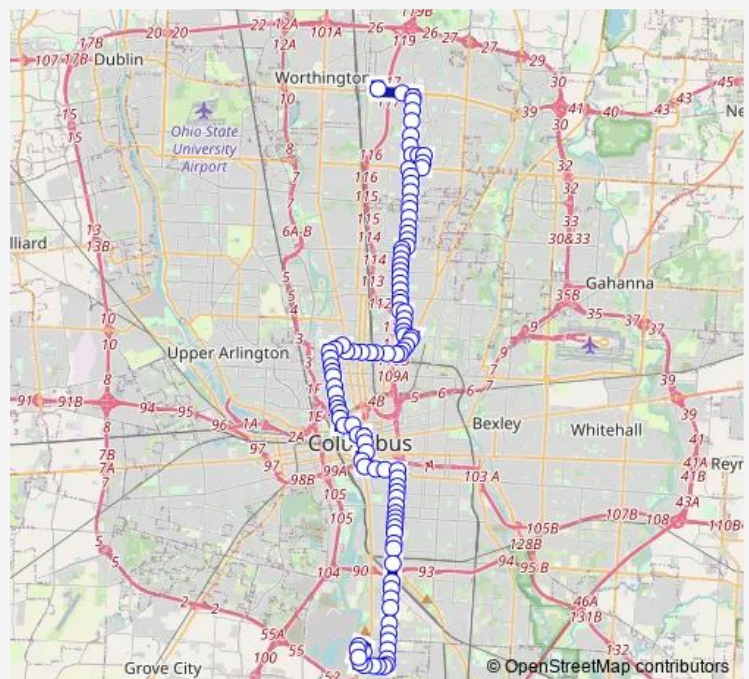

### Direction

Great Southern Park AND Ride — Boardwalk ST & Shapter Ave

103 stops

[Open route schedule](#)

Great Southern Park AND Ride

Obetz RD & Southpoint Blvd

Obetz RD & Beth ANN Dr

301 Obetz Rd

Parsons AVE & E Jenkins Ave

### Route schedule

Great Southern Park AND Ride — Boardwalk ST & Shapter Ave

Monday 05:29-22:02

Tuesday 05:29-22:02

Wednesday 05:29-22:02

Thursday 05:29-22:02

Friday 05:29-22:02

Saturday 05:38-21:20

### Route info

Direction: Great Southern Park AND Ride

Stops: 103

Trip Duration: 1 hour 42 min

8 — Karl/S High/Parsons

Parsons AVE & Frebis Ave

Parsons AVE & E Gates St

Parsons AVE & Thurman Ave