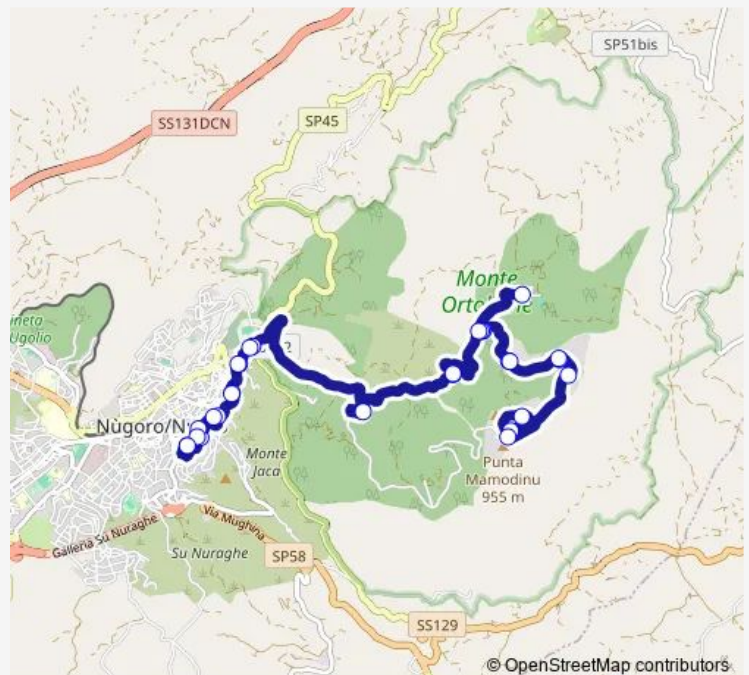

Bus 8 Linea 8 Nuoro Monte Ortobene[Go to website](#)**Direction**

undefined — undefined

0 stops

[Open route schedule](#)**Route schedule**

undefined — undefined

Monday	07:30-14:05
Tuesday	07:30-14:05
Wednesday	07:30-14:05
Thursday	07:30-14:05
Friday	07:30-14:05
Saturday	07:30-14:05
Sunday	—

Route info

Direction:

Stops: 0

Trip Duration: — min

8 Bus time schedules and route maps are available in an offline PDF at busmaps.com. Use the busmaps.com website to see live bus times, train schedule or subway schedule, and step-by-step directions for all public transit in Nuoro

The schedule is provided in the local timezone. Times with "(+1)" indicate departures on the next day.

PDF file created on 2025-01-16

2024 BusMaps.com - All Rights Reserved