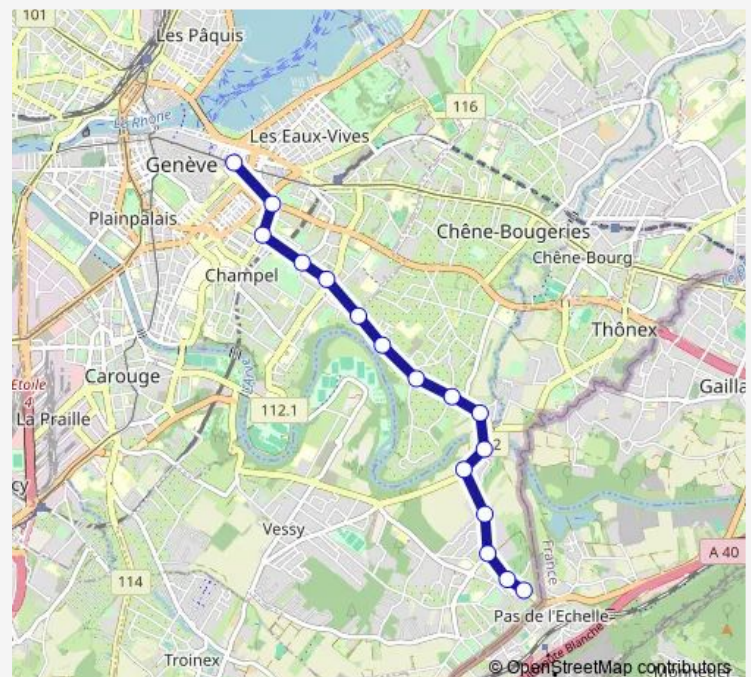

Bus 8 B 8

[Go to website](#)

Direction

Genève, Rive — Veyrier, douane

17 stops

[Open route schedule](#)

Genève, Rive

Genève, Tranchées

Chêne-Bougeries, Vilette

Veyrier, Pont de Sierne

Veyrier, Sierne

Veyrier, Les Quibières

Veyrier, Petit-Veyrier

Veyrier, village

Veyrier, douane

Route schedule

Genève, Rive — Veyrier, douane

Monday 21:20

Tuesday 21:20

Wednesday 21:20

Thursday 21:20

Friday 21:20

Saturday —

Sunday —

Route info

Direction: Genève, Rive

Stops: 17

Trip Duration: 0 hour 15 min

8 — B 8

Direction

Veyrier, douane — Genève, Rive

16 stops