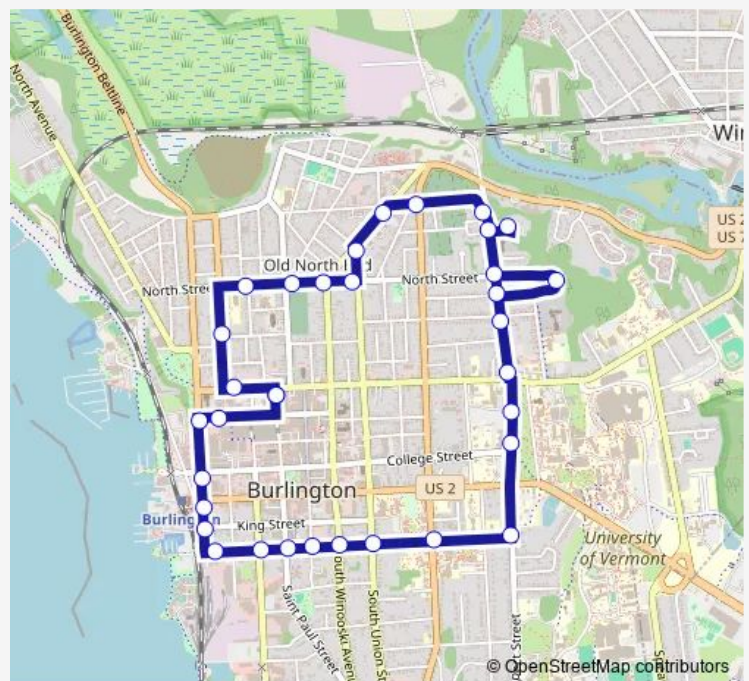

N Champlain Street and Peru Street

North Street at Murray Street

North Street at Elmwood Avenue

North Street at N. Winooski Avenue

North Street at North Union Street

N Union Street at N Winooski Avenue

N Winooski Avenue at Archibald Street

Mcauley Square

N Prospect Street at Pearl Street

UHC Main Lobby

UVM Waterman Building

S Prospect Street at Maple Street

### Route schedule

Downtown Transit Center - B, D, F, H, J — Downtown Transit Center - B, D, F, H, J

Monday 06:30-18:30

Tuesday 06:30-18:30

Wednesday 06:30-18:30

Thursday 06:30-18:30

Friday 06:30-18:30

Saturday 06:15-18:15

### Route info

Direction: Downtown Transit Center - B, D, F, H, J

Stops: 34

Trip Duration: 0 hour 27 min

8 — City Loop

Maple Street at South Willard Street

Maple Street at S. Union Street

Maple Street at S. Winooski Avenue