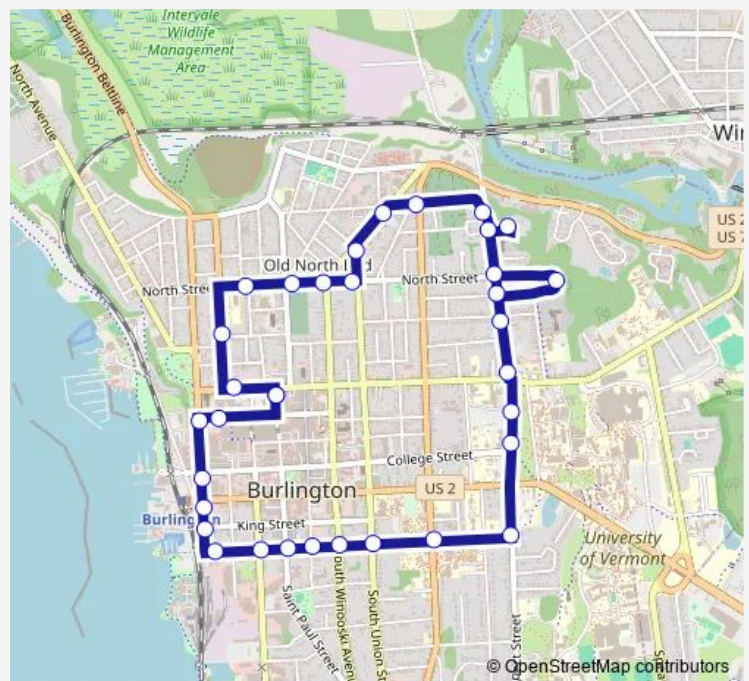

N Champlain Street and Peru Street

North Street at Murray Street

North Street at Elmwood Avenue

North Street at N. Winooski Avenue

North Street at North Union Street

N Union Street at N Winooski Avenue

N Winooski Avenue at Archibald Street

Mcauley Square

N Prospect Street at Pearl Street

UHC Main Lobby

UVM Waterman Building

S Prospect Street at Maple Street

Route schedule

Downtown Transit Center - B, D, F, H, J — Downtown Transit Center - B, D, F, H, J

Monday 06:30-18:30

Tuesday 06:30-18:30

Wednesday 06:30-18:30

Thursday 06:30-18:30

Friday 06:30-18:30

Saturday 06:15-18:15

Sunday 08:30-18:30

Route info

Direction: Downtown Transit Center - B, D, F, H, J

Stops: 34

Trip Duration: 0 hour 27 min

8 — City Loop

Maple Street at South Willard Street

Maple Street at S. Union Street

Maple Street at S. Winooski Avenue