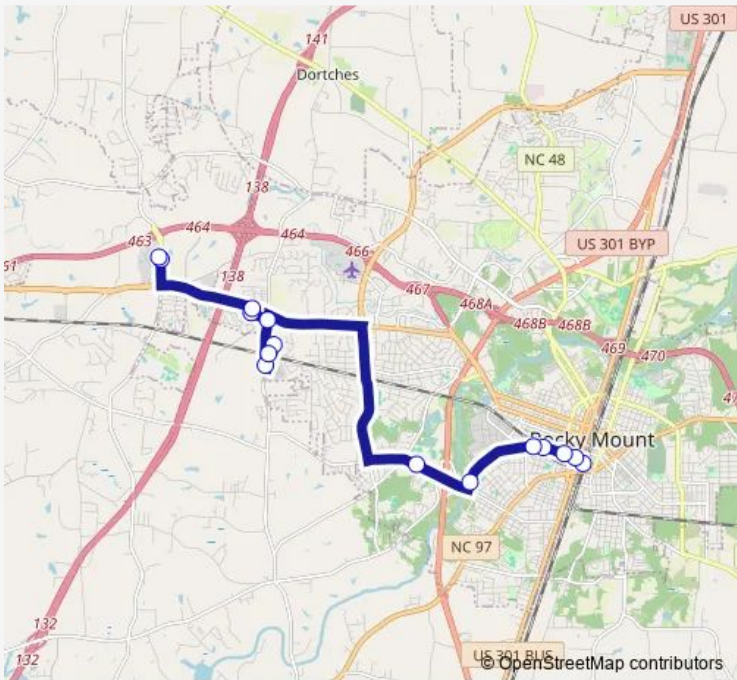

[Go to website](#)

Direction
 Downtown Transfer Center — NCC - Brown Auditorium
 15 stops
[Open route schedule](#)

- Downtown Transfer Center
- Hammond & City Hall - Westbound
- Hammond & Pearl - Westbound
- Hammond St./ Tillery S. Westbound
- Hammond St & Vyne St - Westbound
- Hammond St & Paul St (Edwards Middle School) - Southbound
- Bethlehem & Weather Vane Hill (Rmhs) - Westbound
- Halifax Rd & King James Court - Southbound
- Mcintyre Lane - Northbound
- Mcintyre Lane (Mcintyre Acres) - Southbound
- Layola Avenue (In)
- Layola Ave/Pope St
- Layola Avenue (Out)
- Old Carriage Road (Nash Community College #1) - Northbound
- NCC - Brown Auditorium

Route schedule
 Downtown Transfer Center — NCC - Brown Auditorium

Monday	07:15-15:15
Tuesday	07:15-15:15
Wednesday	07:15-15:15
Thursday	07:15-15:15
Friday	07:15-15:15
Saturday	—
Sunday	—

Route info
 Direction: Downtown Transfer Center
 Stops: 15
 Trip Duration: 0 hour 35 min

Direction

NCC - Brown Auditorium — Downtown Transfer Center

14 stops

[Open route schedule](#)

NCC - Brown Auditorium

NCC - Continuing Education Building

Sunset Ave (Carriage Court Apartments) - Eastbound

Sunset West Mhp

Winstead Elementary School

Bethlehem Rd. / Hycliff Rd. Eastbound

Bethlehem Rd & Weather Vane Hill Dr - Eastbound

Arcenia Hines Drive (Bullock Mcleod Apts)

Harbour West Dr. (Mcdonalds) - Southbound

Harbour West Dr. (Food Lion)