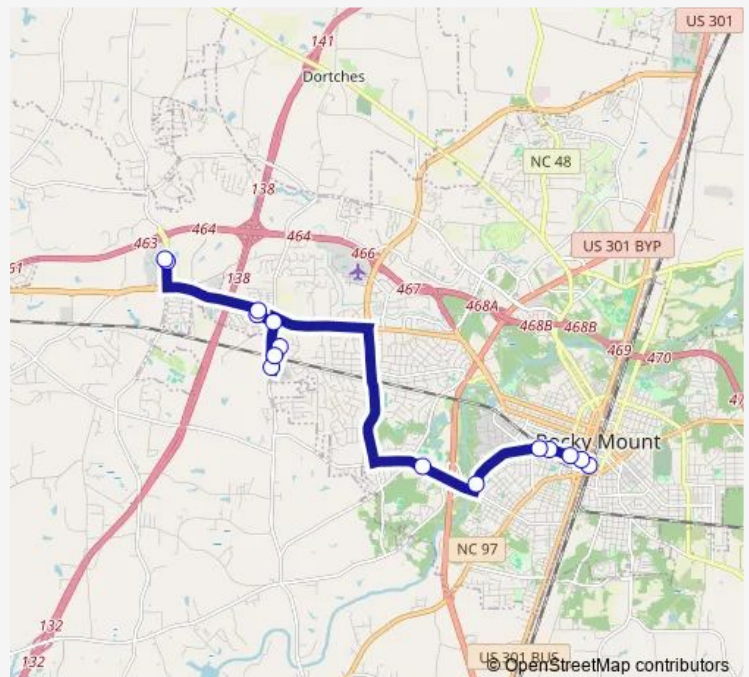

Bus 8 Nash Community College

[Go to website](#)

Direction

Downtown Transfer Center — NCC - Brown Auditorium

15 stops

[Open route schedule](#)

- Downtown Transfer Center
- Hammond & City Hall - Westbound
- Hammond & Pearl - Westbound
- Hammond St./ Tillery S. Westbound
- Hammond St & Vyne St - Westbound
- Hammond St & Paul St (Edwards Middle School) - Southbound
- Bethlehem & Weather Vane Hill (Rmhs) - Westbound
- Halifax Rd & King James Court - Southbound
- Mcintyre Lane - Northbound
- Mcintyre Lane (Mcintyre Acres) - Southbound
- Layola Avenue (In)
- Layola Ave/Pope St
- Layola Avenue (Out)
- Old Carriage Road (Nash Community College #1) - Northbound
- NCC - Brown Auditorium

Route info

Direction: Downtown Transfer Center

Stops: 15

Trip Duration: 0 hour 35 min

Direction

NCC - Brown Auditorium — Downtown Transfer Center

14 stops

[Open route schedule](#)

NCC - Brown Auditorium

NCC - Continuing Education Building

Sunset Ave (Carriage Court Apartments) - Eastbound

Sunset West Mhp

Winstead Elementary School

Bethlehem Rd. / Hycliff Rd. Eastbound

Bethlehem Rd & Weather Vane Hill Dr - Eastbound

Arcenia Hines Drive (Bullock Mcleod Apts)

Harbour West Dr. (Mcdonalds) - Southbound

Harbour West Dr. (Food Lion)

Hammond St. /Paul St. (Edwards Middle School) North-bound

Hammond & Pearl - Eastbound

Hammond & City Hall - Eastbound