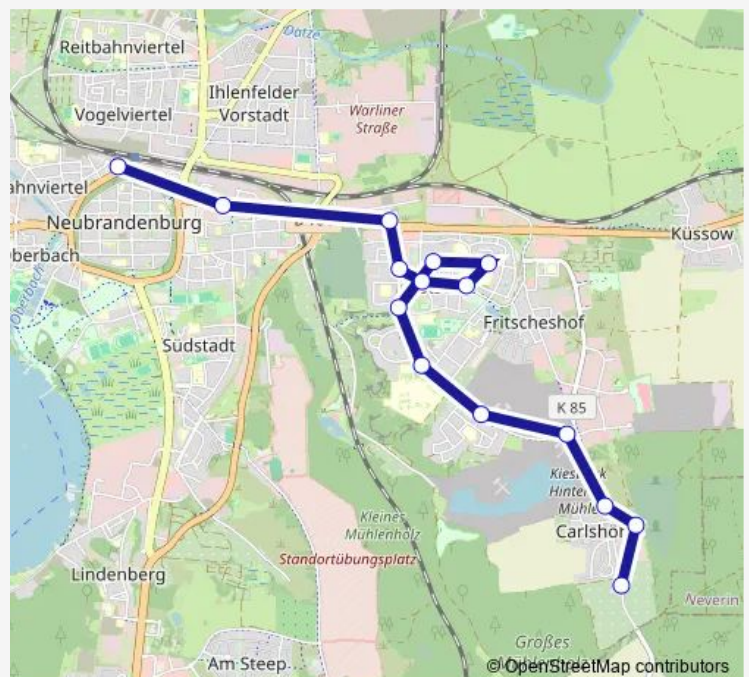

### Route schedule

Neubrandenburg, Pflegeheim — Neubrandenburg Warliner Str.

Monday 17:15-20:36

Tuesday 17:15-20:36

Wednesday 17:15-20:36

Thursday 17:15-20:36

Friday 17:15-20:36

Saturday —

### Route info

Direction: Neubrandenburg, Pflegeheim

Stops: 7

Trip Duration: 0 hour 9 min

## Direction

Neubrandenburg Warliner Str. — Neubrandenburg Waldfriedhof

11 stops

[Open route schedule](#)

Neubrandenburg Warliner Str.

Neubrandenburg Sponholzer Str.

Neubrandenburg J-Gagarin-Ring

Neubrandenburg, Kopernikusstr.

## Route info

Direction: Neubrandenburg, ZOB (Ea)

Stops: 18

Trip Duration: 0 hour 27 min

8 Bus time schedules and route maps are available in an offline PDF at busmaps.com. Use the busmaps.com website to see live bus times, train schedule or subway schedule, and step-by-step directions for all public transit in Neubrandenburg