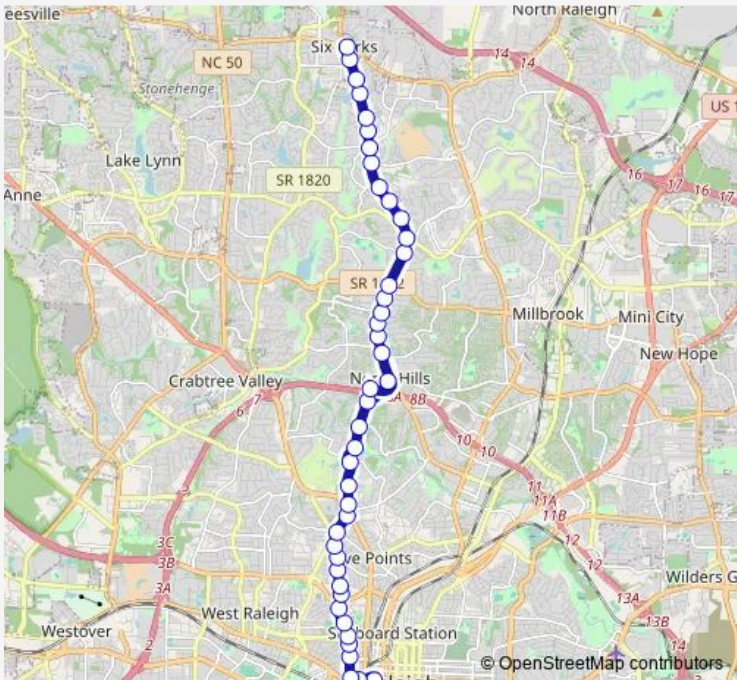

Bus 8 Six Forks

[Go to website](#)

Direction
 Strickland Rd at Six Forks Rd — Goraleigh Station
 45 stops
[Open route schedule](#)

- Strickland Rd at Six Forks Rd
- Six Forks Rd at Forum Dr
- Six Forks Rd at Office Center Dr (Ib)
- Six Forks Rd at Monument Ln
- Six Forks Rd at Renwick Ct
- Six Forks Rd at Horizon Dr
- Six Forks Rd at Sawmill Rd
- Six Forks Rd at Newton Rd
- Six Forks Rd at Chesterbrook Ct
- Six Forks Rd at West Brook Dr
- Six Forks Rd at Woods Ream Dr
- Six Forks Rd at Lynn Rd (Sb)
- Six Forks Rd at Northclift Dr
- Six Forks Rd at Loft Ln
- Six Forks Rd at W Millbrook Rd
- Six Forks Rd at Snelling Rd
- Six Forks Rd at Shelley Rd
- Six Forks Rd at Grace Lutheran Church (Sb)
- Six Forks Rd at Cranbrook Rd
- Six Forks Rd at Trinity Baptist Church
- Six Forks Rd at Rowan St

Route schedule
 Strickland Rd at Six Forks Rd — Goraleigh Station

Monday	06:13-22:43
Tuesday	06:13-22:43
Wednesday	06:13-22:43
Thursday	06:13-22:43
Friday	06:13-22:43
Saturday	07:43-22:43
Sunday	07:43-22:43

Route info
 Direction: Strickland Rd at Six Forks Rd
 Stops: 45
 Trip Duration: 0 hour 41 min

8 — Six Forks **BusMaps**

Six Forks Rd at Lassiter Mill Rd

Midtown - North Hills Mall (Bank of America)

Lassiter Mill Rd at Currituck Dr

Lassiter Mill Rd at Ramblewood Dr

Lassiter Mill Rd at Marlowe Rd

Lassiter Mill Rd at Millstream Pl

Lassiter Mill Rd at Scotland St

St Mary's St at Wedgedale Dr

St Marys St at Glenwood Ave (Sb)

St Mary's St at Wake Dr