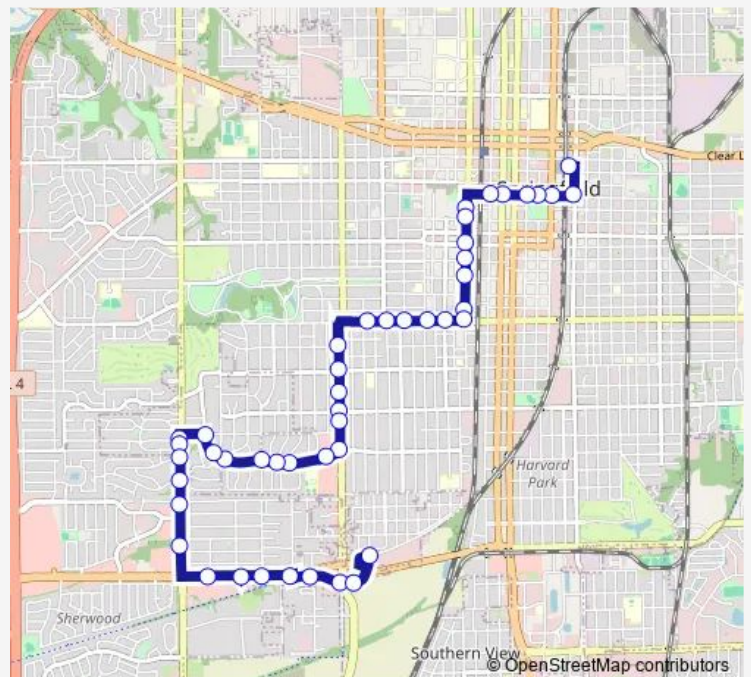

South Grand & Spring

South Grand & Pasfield

South Grand & Henrietta

South Grand & Walnut

South Grand & Glenwood

Macarthur & Leland

Macarthur & Laurel

Route schedule

Transfer Center Stop A — North & Stanford/Holmes

Monday 05:48-17:30

Tuesday 05:48-17:30

Wednesday 05:48-17:30

Thursday 05:48-17:30

Friday 05:48-17:30

Saturday 06:00-17:00

Sunday —

Route info

Direction: Transfer Center Stop A

Stops: 46

Trip Duration: 0 hour 26 min

8 — South Grand / Macarthur

Macarthur & Laurel / Ash

Macarthur & Ash

Macarthur & Ash/Cherry

Wabash & Fillmore

Wabash & Park

Junction Circle & Douglas

Junction Circle & Macarthur

Junction Circle Transfer Point

North & Stanford/Holmes

**Direction**

North &amp; Stanford/Holmes — Transfer Center Stop A