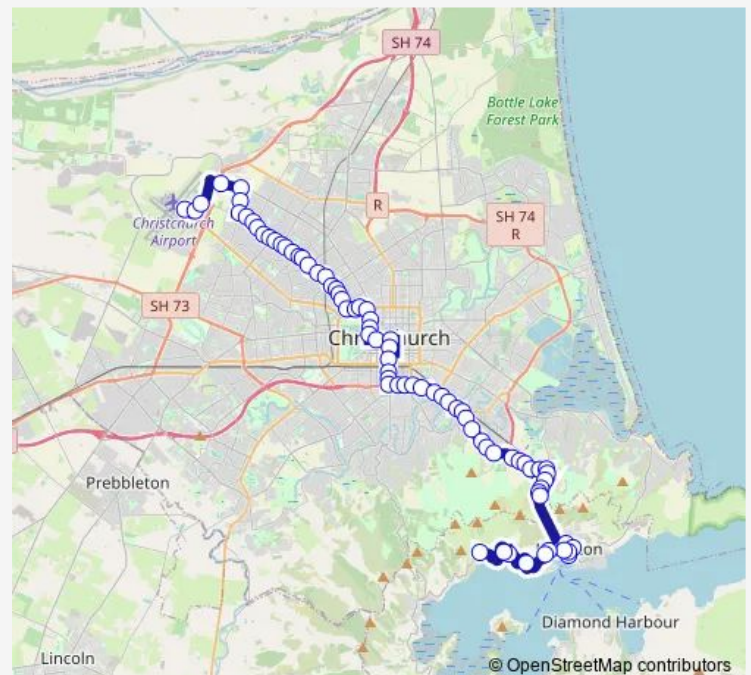

Oxford Street near Winchester Street

Lyttelton Wharf

Norwich Quay near Canterbury St

Norwich Qy near Dublin St

Christchurch Gondola

Bridle Path Rd

Bridle Path Rd near Port Hills Rd

Bridle Path Rd near Rollin St

Thursday 06:30-17:15

Friday 06:30-17:15

Saturday —

Sunday —

Route info

Direction: Rāpaki

Stops: 76

Trip Duration: 1 hour 38 min

8 — Airport/Lyttelton

Port Hills Rd near Stedley Pl

Port Hills Rd near Ardtrea Ln

Port Hills Rd near Castleview Ln

Port Hills Rd near Horotane Valley Rd

Port Hills Rd near Chapmans Rd

Port Hills Rd near Avoca Valley Rd

Opawa Rd near Manatu Ln

Brougham St near Wilsons Rd

Brougham St near Defoe Place

Waltham Rd near Mowbray St

Moorhouse Ave near Washington Wy

Madras St Terminus

Madras St near Southwark St

Bus Interchange (Platform D)