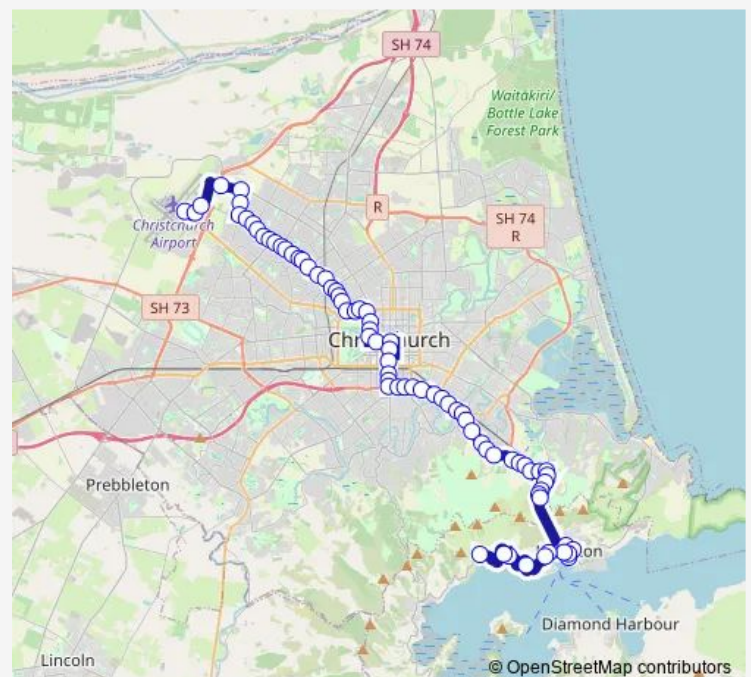

Heathcote

Heathcote

Martindales Rd near Station Rd

Route schedule

Rāpaki — Christchurch International Airport

Monday 06:30-17:15

Tuesday 06:30-17:15

Wednesday 06:30-17:15

Thursday 06:30-17:15

Friday 06:30-17:15

Saturday —

Sunday —

Route info

Direction: Rāpaki

Stops: 72

Trip Duration: 1 hour 38 min

8 — Airport/Lyttelton

Port Hills Rd near Stedley Pl

Port Hills Rd near Ardtrea Ln

Port Hills Rd near Castleview Ln

Port Hills Rd near Horotane Valley Rd

Port Hills Rd near Chapmans Rd

Port Hills Rd near Avoca Valley Rd

Opawa Rd near Manatu Ln

Brougham St near Wilsons Rd

Brougham St near Defoe Place

Waltham Rd near Mowbray St

Moorhouse Ave near Washington Wy

Madras St Terminus

Madras St near Southwark St

Bus Interchange (Platform D)