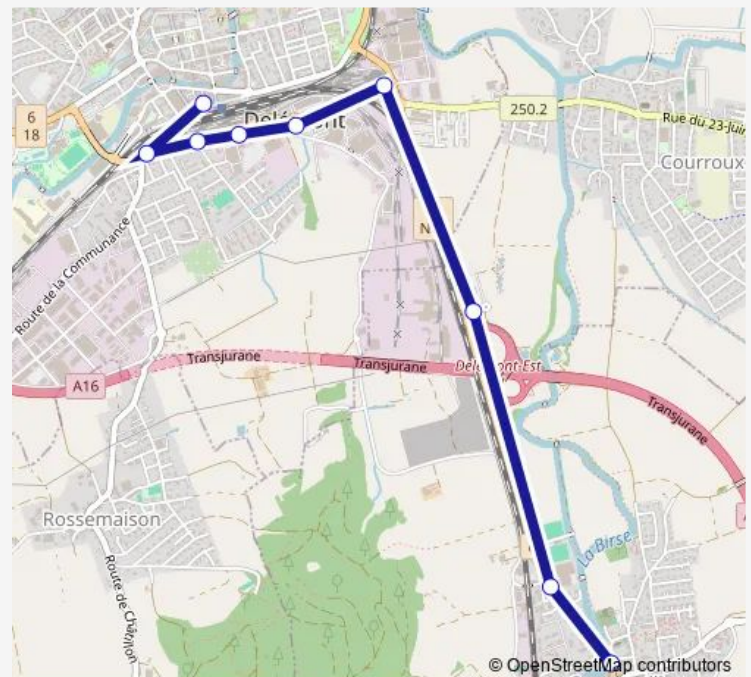

Route info

Direction: Delémont, gare

Stops: 9

Trip Duration: 0 hour 7 min

■ 8 — B 8

BusMaps

Direction

Courrendlin, centre — Delémont, gare

9 stops

[Open route schedule](#)

Courrendlin, centre

Courrendlin, casino

Delémont, Innodel

Delémont, Pont Rdu

Delémont, Emile-Boéchat

Delémont, gare CFF sud

Stops: 9

Trip Duration: 0 hour 9 min

Direction

Courrendlin, centre — Delémont, gare

10 stops

[Open route schedule](#)

Courrendlin, centre

Courrendlin, casino

Route schedule

Courrendlin, centre — Delémont, gare

Monday	—
Tuesday	—
Wednesday	—
Thursday	—
Friday	—
Saturday	24:06 ⁺¹
Sunday	—

Route info

Direction: Courrendlin, centre

Stops: 10

Trip Duration: 0 hour 12 min