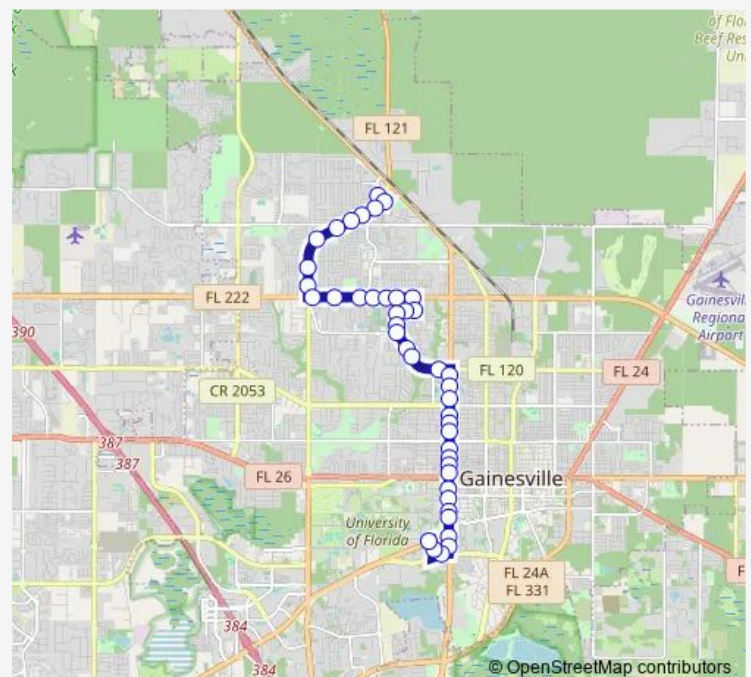

Southbound NW 21st Street @ NW 36th Avenue

Glen Springs Apartments

Misty Oaks Apartments

Route schedule

North Walmart Supercenter — UF Health Archer Road

Monday 06:02-21:30

Tuesday 06:02-21:30

Wednesday 06:02-21:30

Thursday 06:02-21:30

Friday 06:02-21:30

Saturday 08:00-18:40

Sunday 10:40-17:20

Route info

Direction: North Walmart Supercenter

Stops: 43

Trip Duration: 0 hour 38 min

8 — UF Health To N Walmart Supercenter

Cobblestone Apartments

Brookwood Terrace

Plaza Verde - NW 23rd Avenue

Plaza Verde @ NW 13th St Southbound

Gainesville High School

Gainesville High School

Direct Auto Insurance

Direction: UF Health Archer Road

Stops: 48

Trip Duration: 0 hour 33 min

Altrusa House of Gainesville

Ridgeview Baptist Church

Westbound NW 39th AVE @ NW 19th Ter

Girls Place of Alachua County

Sonic Drive In