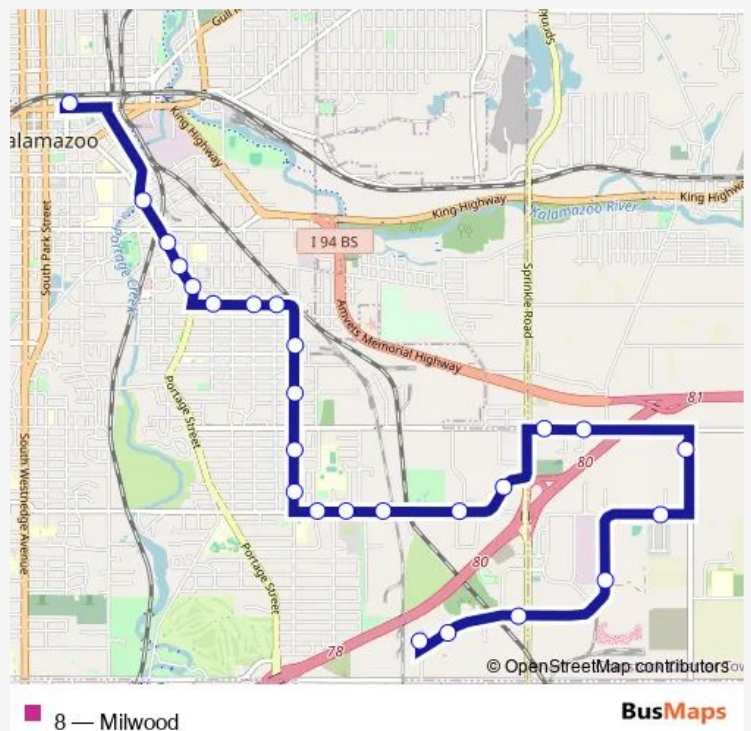

Vanrick & Wings Stadium

Covington & Big Brothers Sisters

Covington & Fabri-Kal

Route schedule

Kalamazoo Transit Center — Manchester & Continental Linen

Monday 06:15-21:15

Tuesday 06:15-21:15

Wednesday 06:15-21:15

Thursday 06:15-21:15

Friday 06:15-21:15

Saturday 06:15-21:15

Sunday 10:15-16:15

Route info

Direction: Kalamazoo Transit Center

Stops: 22

Trip Duration: 0 hour 25 min

Direction

Manchester & Continental Linen — Kalamazoo Transit Center

21 stops

[Open route schedule](#)

Manchester & Continental Linen

Covington & Mossberg Labs

Covington & Moe

Cork & Burger King

25 stops

[Open route schedule](#)

Manchester & Continental Linen

Covington & Mossberg Labs

Covington & Moe

Park Circle at Kaiser

Cork & Claxton

26th street & Mckercher Industires