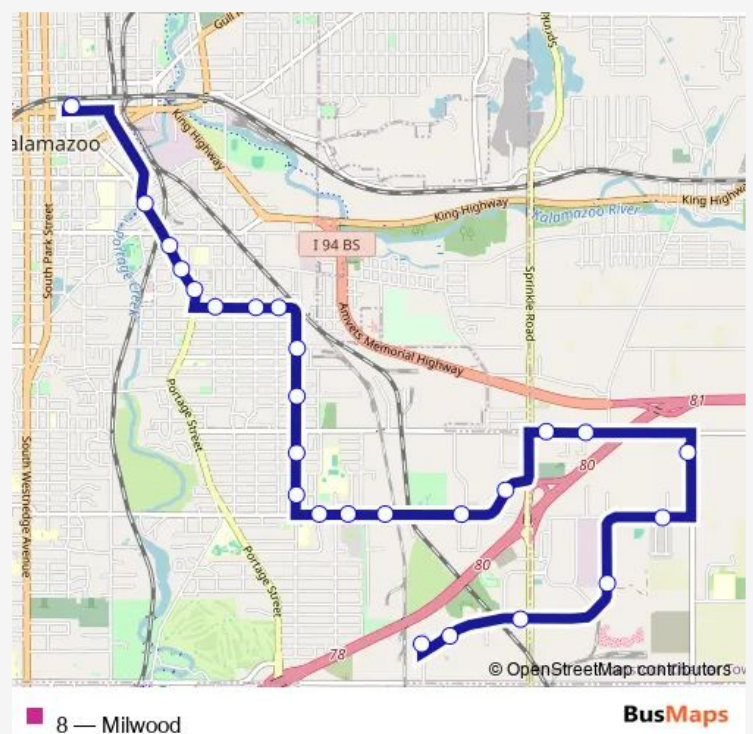

### Direction

Kalamazoo Transit Center — Manchester & Continental Linen

22 stops

[Open route schedule](#)

Kalamazoo Transit Center

Portage at Jackson

Portage at Lake (NW Corner)

Portage at Washington (NW Corner)

### Route schedule

Kalamazoo Transit Center — Manchester & Continental Linen

Monday 06:15-21:15

Tuesday 06:15-21:15

Wednesday 06:15-21:15

Thursday 06:15-21:15

Friday 06:15-21:15

Saturday 06:15-21:15

### Route info

Direction: Kalamazoo Transit Center

Stops: 22

Trip Duration: 0 hour 25 min

**Direction**

Manchester &amp; Continental Linen — Kalamazoo Transit Center

21 stops

[Open route schedule](#)