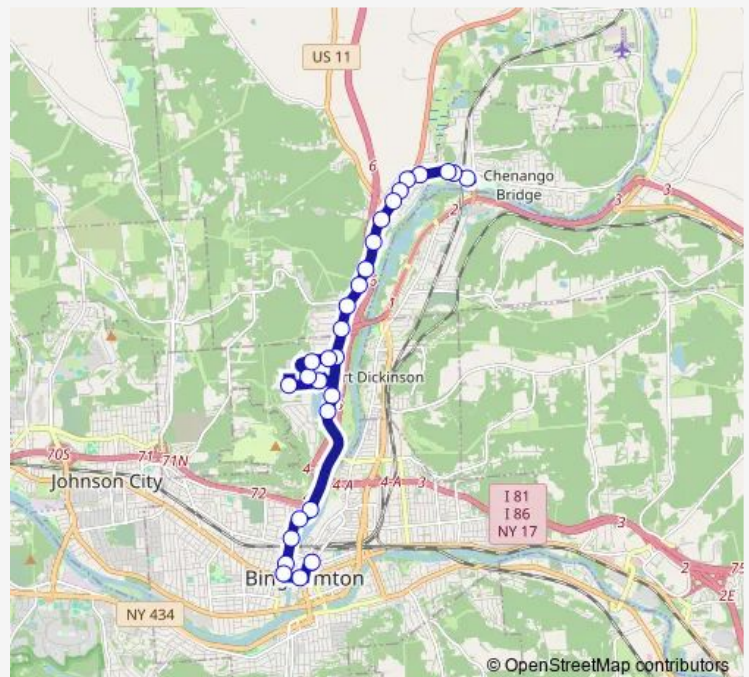

Bus 8 Front St

[Go to website](#)

Direction

BC Junction 8x — BC Junction

8 stops

[Open route schedule](#)

BC Junction 8x

S College Dr/Lot 1

Monday 07:10-17:15

Tuesday 07:10-17:15

Wednesday 07:10-17:15

Thursday 07:10-17:15

Friday 07:10-17:15

Saturday —

Sunday —

Route info

Direction: BC Junction 8x

Stops: 8

Trip Duration: 0 hour 20 min

8 — Front St

Direction

Chenango Park & Ride — BC Junction

28 stops

[Open route schedule](#)

Thursday 06:00-21:00

Friday 06:00-21:00

Saturday 10:00-18:00

Sunday —

Route info

Direction: BC Junction 8 Front St

Stops: 41

Trip Duration: 0 hour 30 min