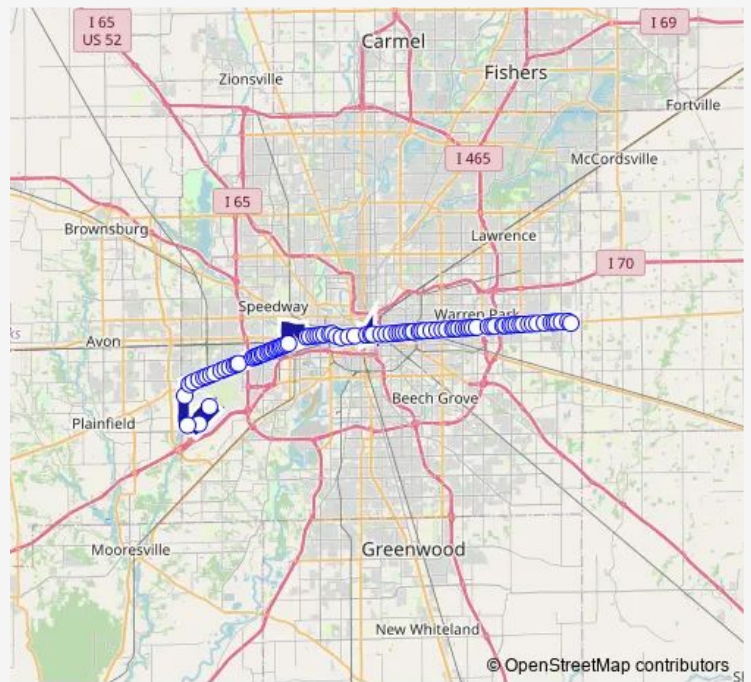

Bus 8 Washington

[Go to website](#)

Direction
 Wash-Harding Non Public Stop — Meijer E Washington St
 54 stops
[Open route schedule](#)

- Wash-Harding Non Public Stop
- Washington St & Harding St
- Washington St & White River Pkwy W Dr
- Washington St - Indianapolis Zoo - 1200
- Washington St & White River Pkwy W Dr
- Washington St & Victory Field - 800 W
- Maryland St & Missouri St
- CTC-M
- Washington St & East St
- Washington St & Park Ave
- Washington St & Southeastern Ave
- Washington St & Oriental St
- Washington St & State Ave
- Washington St & Hamilton Ave
- Washington St & Keystone Ave
- Washington St & Tacoma Ave
- Washington St & Rural St
- Washington St & Gray St
- Washington St & Lasalle St
- Washington St & Kealing Ave
- Washington St & Sherman Dr

Route info

Direction: Wash-Harding Non Public Stop
 Stops: 54
 Trip Duration: 0 hour 51 min

8 — Washington **BusMaps**

Washington St & Chester Dr

Washington St & Linwood Ave

Washington St & Dequincy St

Washington St & Emerson Ave

Washington St & Hawthorne Ln

Washington St & Ritter Ave

Washington St & Audubon Rd

Washington St & Bolton Ave

Washington St & Webster Ave

Washington St & Sheridan Ave

Washington St & Ridgeview Dr

Washington St & Kitley Ave

Washington St & Edmondson Ave

Washington St & Shortridge Rd

Washington St & Burbank Rd

Washington St & Old Trails Rd

Washington St & Franklin Rd

Washington St & Cecil Ave

Washington St & Eaton Ave

Washington St & Gibson Ave