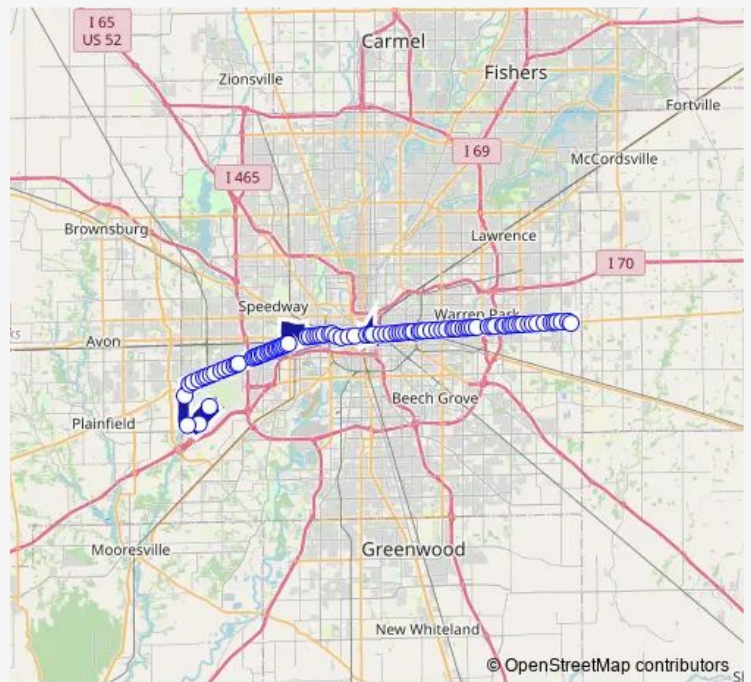

Bus 8 Washington St

[Go to website](#)

Direction
 Wash-Harding Non Public Stop — Meijer E Washington St
 54 stops
[Open route schedule](#)

- Wash-Harding Non Public Stop
- Washington St & Harding St
- Washington St & White River Pkwy W Dr
- Washington St - Indianapolis Zoo - 1200
- Washington St & White River Pkwy W Dr
- Washington St & Victory Field - 800 W
- Maryland St & Missouri St
- CTC-M
- Washington St & East St
- Washington St & Park Ave
- Washington St & Southeastern Ave
- Washington St & Oriental St
- Washington St & State Ave
- Washington St & Hamilton Ave
- Washington St & Keystone Ave
- Washington St & Tacoma Ave
- Washington St & Rural St
- Washington St & Gray St
- Washington St & Lasalle St
- Washington St & Kealing Ave
- Washington St & Sherman Dr

Route info
 Direction: Wash-Harding Non Public Stop
 Stops: 54
 Trip Duration: 0 hour 55 min

8 — Washington **BusMaps**

Washington St & Chester Dr

Washington St & Linwood Ave

Washington St & Dequincy St

Washington St & Emerson Ave

Washington St & Hawthorne Ln

Washington St & Ritter Ave

Washington St & Audubon Rd

Washington St & Bolton Ave

Washington St & Webster Ave

Washington St & Sheridan Ave

Washington St & Ridgeview Dr

Washington St & Kitley Ave

Washington St & Edmondson Ave

Washington St & Shortridge Rd

Washington St & Burbank Rd

Washington St & Old Trails Rd

Washington St & Franklin Rd

Washington St & Cecil Ave

Washington St & Eaton Ave

Washington St & Gibson Ave