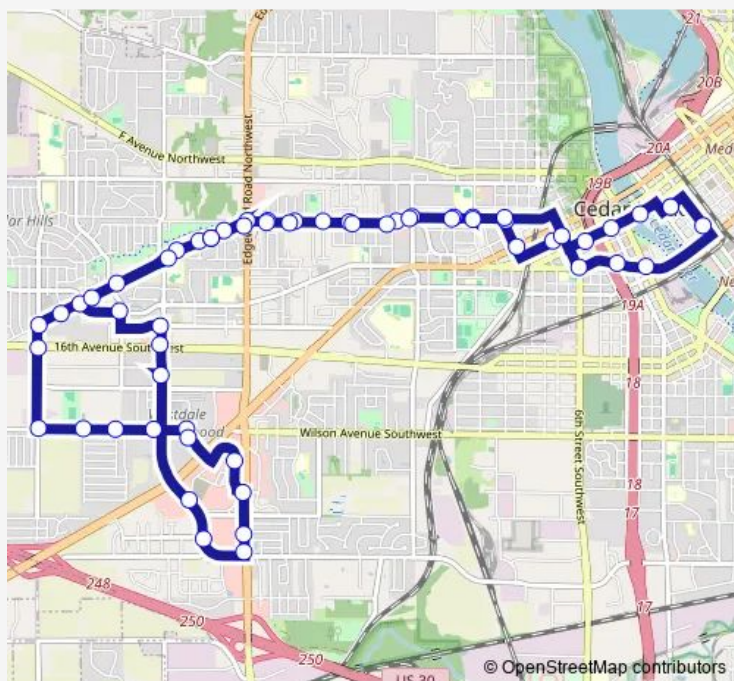

B Ave & 18th St

B Ave & 19th St

2204 Johnson Ave (Evergreen Estates lii)

Johnson Ave & 26th St

Johnson Ave & 29th St

Johnson Ave & 32nd St

Johnson Ave & Edgewood Rd

3610 Johnson Ave (Parkside Apts)

Johnson Ave & Shelley Ln

4030 Johnson Ave

Johnson Ave & Jacolyn Dr

Route schedule

GTC Bay 8 — GTC Bay 8

Monday 05:30-19:15

Tuesday 05:30-19:15

Wednesday 05:30-19:15

Thursday 05:30-19:15

Friday 05:30-19:15

Saturday 09:15-16:15

Sunday —

Route info

Direction: GTC Bay 8

Stops: 59

Trip Duration: 0 hour 50 min

Jacolyn Dr & 1st Ave

12th Ave & Wiley Blvd

Wiley Blvd & 16th Ave

Wiley Blvd at Post Office

Westdale Dr & Wilson Ave

Westdale Dr at Ladd Library

Westdale Mall

Westdale exit on Edgewood Rd