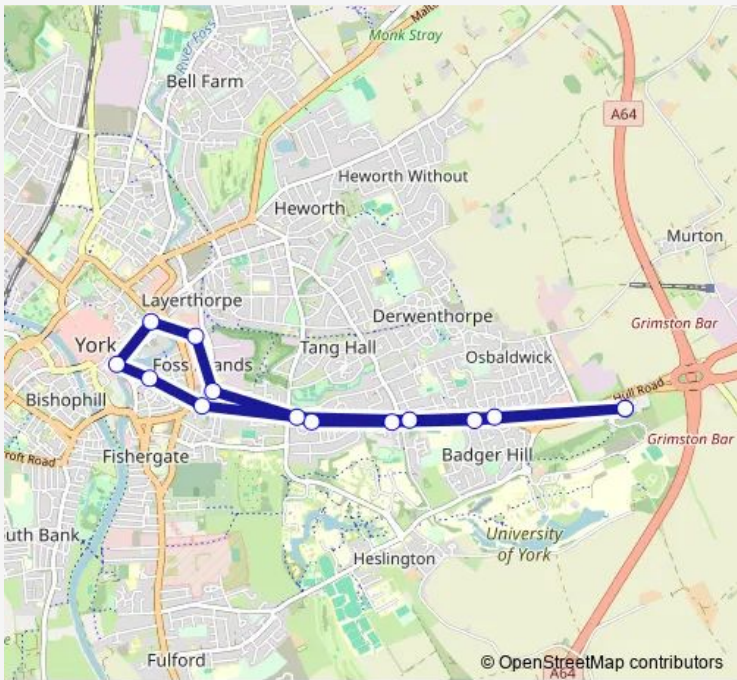

Bus 8 Grimston Bar - York City Centre Circular

[Go to website](#)

Direction
 Grimston Bar Park and Ride — Grimston Bar Park and Ride
 14 stops
[Open route schedule](#)

- Grimston Bar Park and Ride
- Badger Hill Shops
- Windmill Lane
- The Beeswing
- James Street
- Morrison's
- Peasholme Green
- Piccadilly
- Student Castle
- Waggon and Horses
- Matmer House
- Windmill Lane
- Badger Hill Shops
- Grimston Bar Park and Ride

Route schedule
 Grimston Bar Park and Ride — Grimston Bar Park and Ride

Monday	05:01-21:28
Tuesday	05:01-21:28
Wednesday	05:01-21:28
Thursday	05:01-21:28
Friday	05:01-21:28
Saturday	05:01-21:26
Sunday	09:31-18:00

Route info
 Direction: Grimston Bar Park and Ride
 Stops: 14
 Trip Duration: 0 hour 34 min

8 Bus time schedules and route maps are available in an offline PDF at busmaps.com. Use the busmaps.com website to see live bus times, train schedule or subway schedule, and step-by-step directions for all public transit in York

The schedule is provided in the local timezone. Times with "(+1)" indicate departures on the next day.

PDF file created on 2025-01-16

2024 BusMaps.com - All Rights Reserved