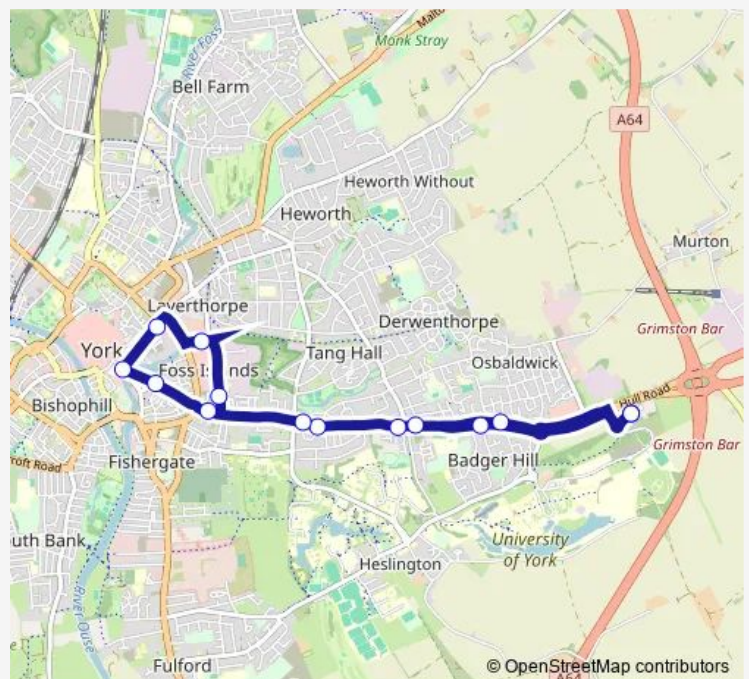

Bus 8 Grimston Bar - York City Centre Circular

[Go to website](#)

Direction

Grimston Bar Park and Ride — Grimston Bar Park and Ride

14 stops

[Open route schedule](#)

Grimston Bar Park and Ride

Badger Hill Shops

Windmill Lane

The Beeswing

James Street

Morrison's

Peasholme Green

Piccadilly

Student Castle

Waggon and Horses

Wednesday 05:01-21:28

Thursday 05:01-21:28

Friday 05:01-21:28

Saturday 05:01-21:26

Sunday 09:31-18:00

Route info

Direction: Grimston Bar Park and Ride

Stops: 14

Trip Duration: 0 hour 30 min

8 Bus time schedules and route maps are available in an offline PDF at busmaps.com. Use the busmaps.com website to see live bus times, train schedule or subway schedule, and step-by-step directions for all public transit in York