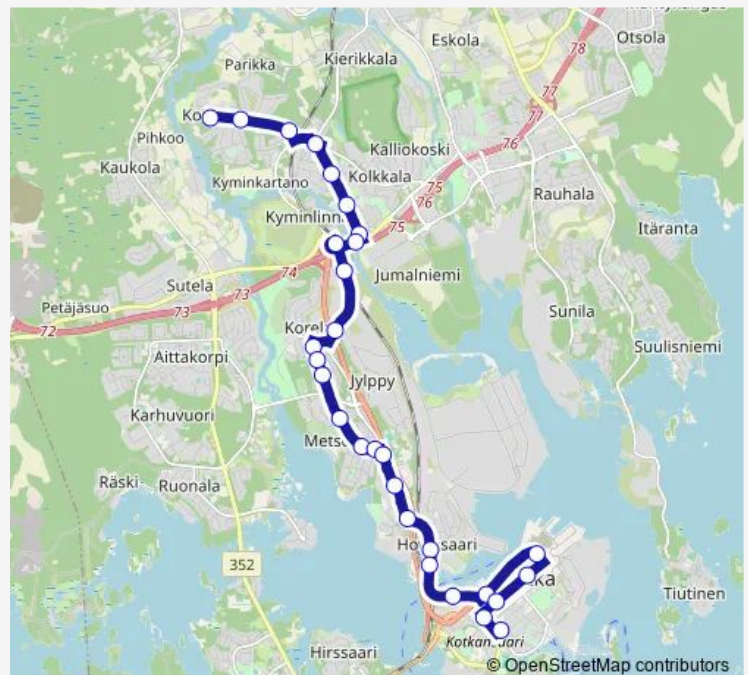

Thursday 06:53-17:38

Friday 06:53-17:38

Saturday —

Sunday —

Route info

Direction: Koivulan koulu

Stops: 29

Trip Duration: 0 hour 27 min