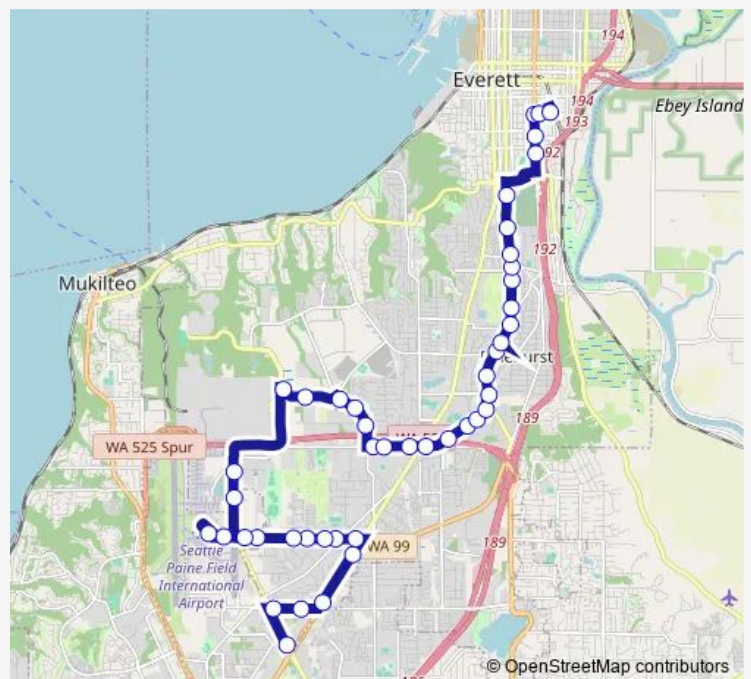

Bus 8 S to Evergreen Center - N to Everett Station

[Go to website](#)

Direction

AIRPORT RD & EVERGREEN WAY - NB — EVERETT STATION - D4

45 stops

[Open route schedule](#)

AIRPORT RD & EVERGREEN WAY - NB

112TH ST SW & AIRPORT RD - EB

112TH ST SW & 17TH CT SW - EB

EVERGREEN WAY & 112TH ST SW - NB

EVERGREEN WAY & SW EVERETT MALL WAY - NB

100TH ST SW & EVERGREEN WAY - WB

100TH ST SW & HOLLY DR - WB

100TH ST SW & 12TH AVE W - WB

100TH ST SW & 15TH AVE W - WB

100TH ST SW & 18TH AVE W - WB

100TH ST SW & 23RD AVE W - WB

100TH ST SW & AIRPORT RD - WB

100TH ST SW & 29TH AVE W - WB

PAINE FIELD AIRPORT TERMINAL - EB

AIRPORT RD & 94TH ST SW - NB

AIRPORT RD & KASCH PARK RD - NB

75TH ST SW & SEAWAY BLVD - EB

75TH ST SW & 16TH AVE W - EB

HARDESON ROAD & 75TH ST SW - SB

HARDESON RD & 77TH - SB

HARDESON RD & 80TH ST SW - SB

Route schedule

AIRPORT RD & EVERGREEN WAY - NB — EVERETT STATION - D4

Monday	05:45-19:45
Tuesday	05:45-19:45
Wednesday	05:45-19:45
Thursday	05:45-19:45
Friday	05:45-19:45
Saturday	08:45-19:45
Sunday	10:45-18:45

Route info

Direction: AIRPORT RD & EVERGREEN WAY - NB

Stops: 45

Trip Duration: 0 hour 38 min

■ 8 — S to Evergreen Center - N to Everett Station