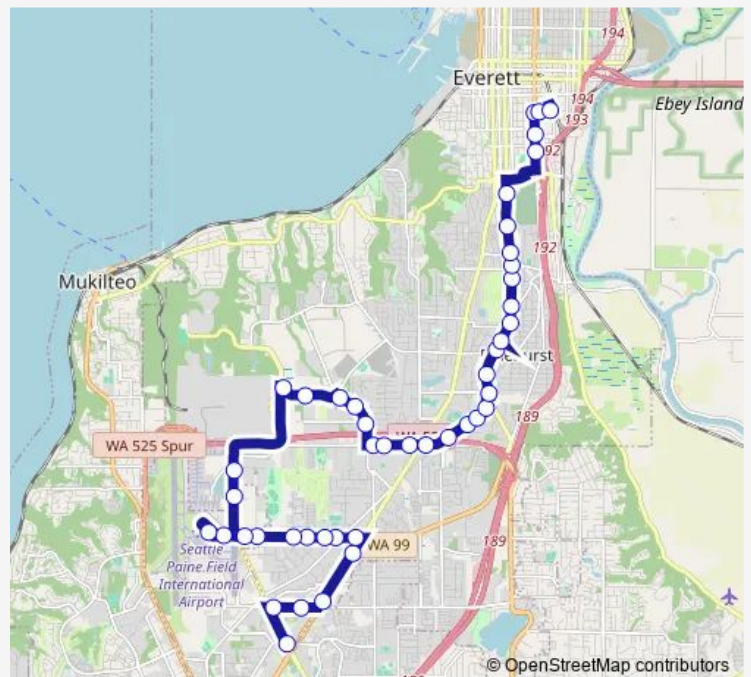

75th ST SW & Seaway Blvd - Eb

75th ST SW & 16th AVE W - Eb

Hardeson Road & 75th ST SW - Sb

Hardeson RD & 77th - Sb

Hardeson RD & 80th ST SW - Sb

Route schedule

Airport RD & Evergreen WAY - Nb — Everett Station - D4

Monday 05:45-19:45

Tuesday 05:45-19:45

Wednesday 05:45-19:45

Thursday 05:45-19:45

Friday 05:45-19:45

Saturday 08:45-19:45

Sunday 10:45-18:45

Route info

Direction: Airport RD & Evergreen WAY - Nb

Stops: 45

Trip Duration: 0 hour 40 min

8 — S to Evergreen Center - N to Everett Station

W Casino RD & Upper Ridge RD - Eb

W Casino RD & 2ND AVE W - Eb

E Casino RD & Evergreen WAY - Eb

E Casino RD & Evergreen WAY - Eb

E Casino RD & 8TH AVE SE - Eb

E Casino RD & Xavier WAY - Eb

E Casino RD & Rainier DR - Eb

E Casino RD & Highland DR - Nb

Beverly Blvd & 75th ST SE - Nb

Beverly Blvd & 72nd ST SE - Nb