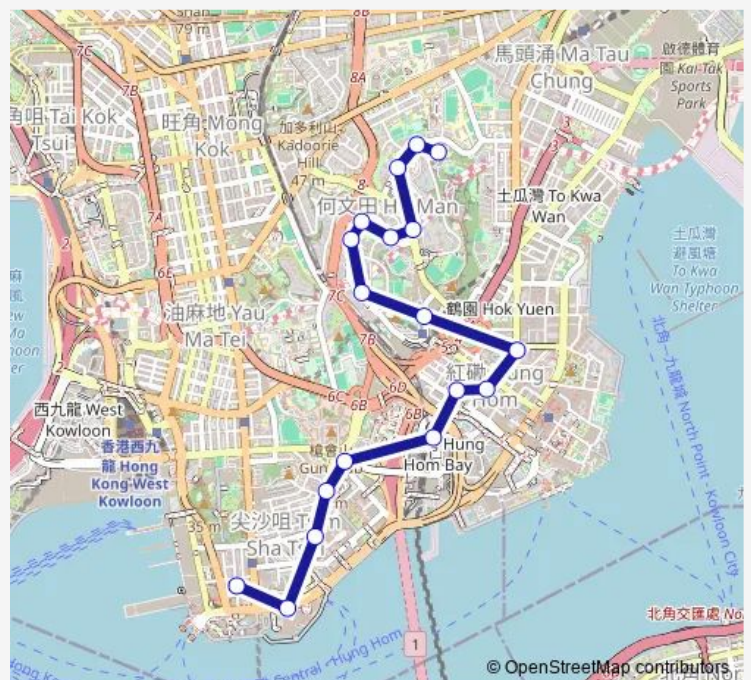

GILLIES AVENUE SOUTH NEAR YUEN SHING BUILDING|GILLIES AVENUE SOUTH, OUTSIDE HOUSE NO. 18

Cheong WAN Road, Near THE Metropolis Tower|Cheong WAN Road, Near Hung HOM Station|Hung HOM Station, Cheong WAN Road

CHEONG WAN ROAD, NEAR HONG KONG MUSEUM OF HISTORY

CHATHAM ROAD SOUTH, NEAR HONG KONG SCIENCE MUSEUM

CHATHAM ROAD SOUTH, NEAR URBAN COUNCIL CENTENARY GARDEN

Route schedule

CHUNG HAU STREET, NEAR HO MAN TIN GOVERNMENT OFFICES — HANKOW ROAD, NEAR KAI SENG COMMERCIAL CENTRE

Route info

Direction: CHUNG HAU STREET, NEAR HO MAN TIN GOVERNMENT OFFICES

Stops: 14

Trip Duration: 0 hour 16 min

SALISBURY ROAD, NEAR K11 MUSEA, VICTORIA
DOCKSIDE

HANKOW ROAD, NEAR KAI SENG COMMERCIAL CEN-
TRE

Direction

HANKOW ROAD, NEAR KAI SENG COMMERCIAL CENTRE — CHUNG HAU STREET, NEAR CASCADES BLOCK 2

14 stops

[Open route schedule](#)

HANKOW ROAD, NEAR KAI SENG COMMERCIAL CENTRE

Salisbury Road, Near Middle Road Children'S Playground|Middle Road Children'S Playground