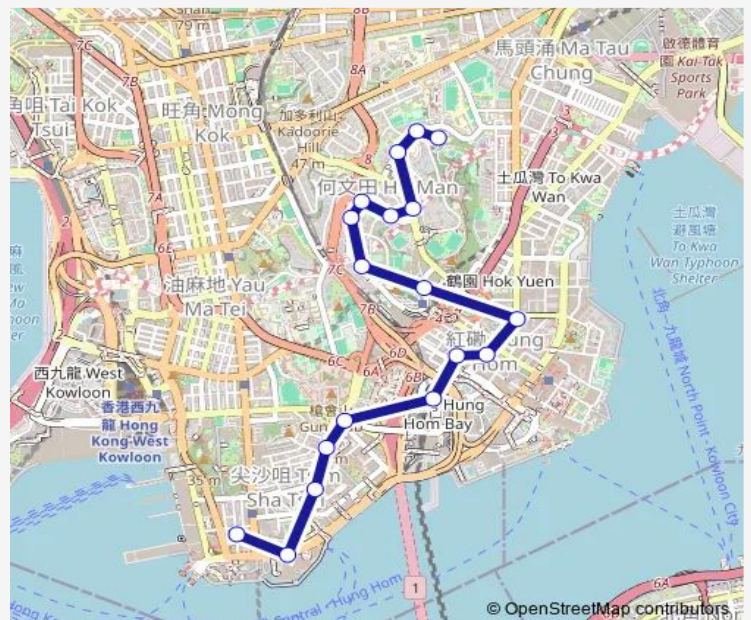

Ming ON Street, Near LUX Theatre Building

Gillies Avenue South Near Yuen Shing Building|Gillies Avenue South, Outside House NO. 18

**Route schedule**

Sheung WO Street, Near Chan SUI KI (LA Salle) College|Sheung WO Street, Near Chan SUI KI (LA Salle) College — Hankow Road, Near KAI Seng Commercial Centre

Monday	05:30-23:24
Tuesday	05:30-23:24
Wednesday	05:30-23:24
Thursday	05:30-23:24
Friday	05:30-23:24
Saturday	05:30-23:24
Sunday	05:30-06:30

**Route info**

Direction: Sheung WO Street, Near Chan SUI KI (LA Salle) College|Sheung WO Street, Near Chan SUI KI (LA Salle) College

Stops: 18

Trip Duration: 0 hour 20 min

Cheong WAN Road, Near THE Metropolis Tower|Cheong WAN Road, Near Hung HOM Station|Hung HOM Station, Cheong WAN Road

Cheong WAN Road, Near Hong Kong Museum OF History

## Route info

Direction: Hankow Road, Near KAI Seng Commercial  
Centre

Stops: 14

Trip Duration: 0 hour 17 min