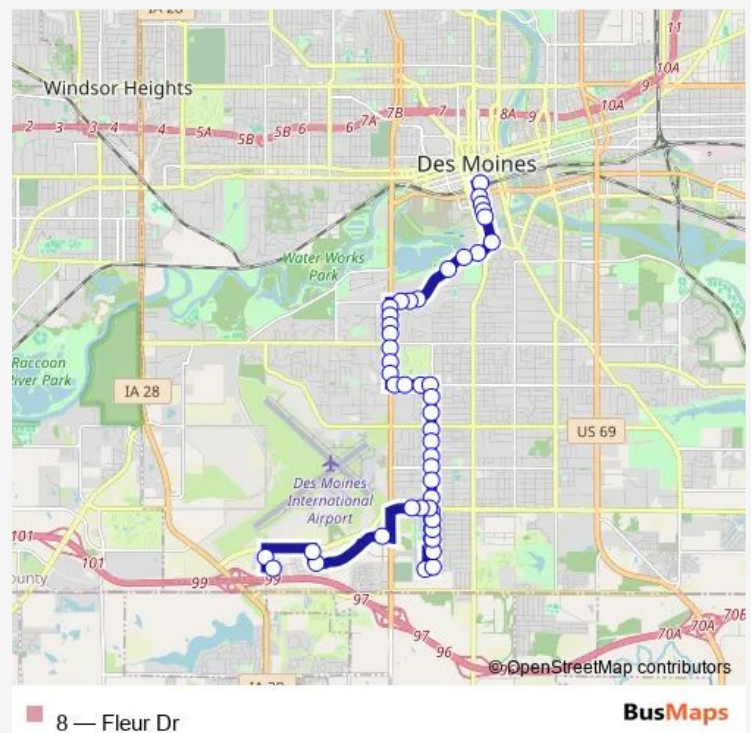

Fleur DR / Watrous AVE (FAR-Side), Dsm

Fleur DR / Stanton Ave, Dsm

### Route schedule

Platform L — Gannett AVE / Katecho, Dsm

Monday 06:15-09:15

Tuesday 06:15-09:15

Wednesday 06:15-09:15

Thursday 06:15-09:15

Friday 06:15-09:15

Saturday —

### Route info

Direction: Platform L

Stops: 32

Trip Duration: 0 hour 15 min

Fleur DR / #4580, Dsm

Fleur DR / Mckinley AVE (FAR-Side), Dsm

Fleur DR / Hackley Ave, Dsm

Fleur DR / Kenyon Ave, Dsm

**Direction**

SW 14th ST / Highview DR, Dsm — Brody School / Rear Entrance, Dsm

7 stops

[Open route schedule](#)

SW 14th ST / Highview DR, Dsm

SW 14th ST / Kenyon Ave, Dsm

SW 14th ST / Hackley Ave, Dsm

SW 14th ST / Mckinley AVE (FAR-Side), Dsm