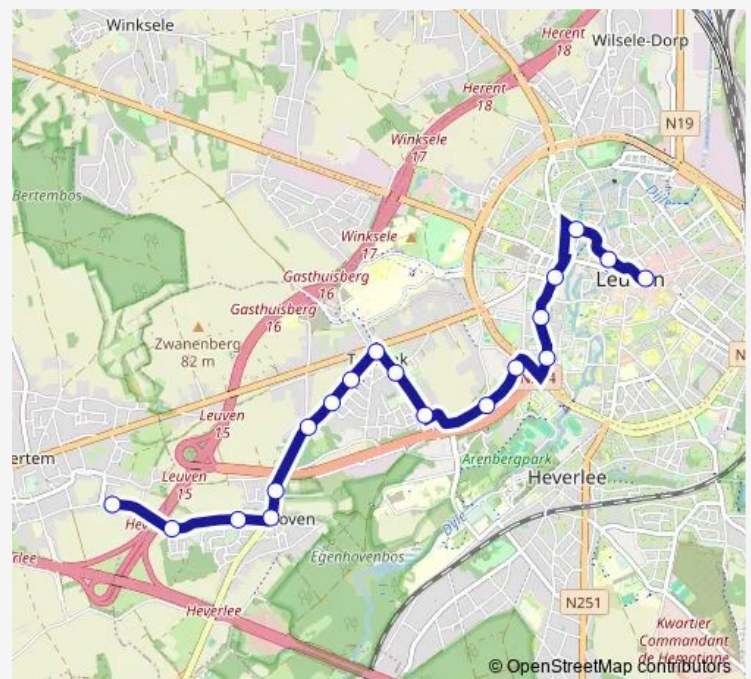

### Direction

Bertem Rond-Punt — Leuven Rector De Somerplein peron A

19 stops

[Open route schedule](#)

Bertem Rond-Punt

Heverlee Doleeg

Heverlee Toverberg

Heverlee Egenhoven

### Route schedule

Bertem Rond-Punt — Leuven Rector De Somerplein peron A

Monday

—

Tuesday

24:40-02:40<sup>+1</sup>

Wednesday

03:40-05:40

### Route info

Direction: Bertem Rond-Punt

Stops: 19

Trip Duration: 0 hour 20 min

8 Bus time schedules and route maps are available in an offline PDF at [busmaps.com](https://busmaps.com). Use the [busmaps.com](https://busmaps.com) website to see live bus times, train schedule or subway schedule, and step-by-step directions for all public transit in Brussels